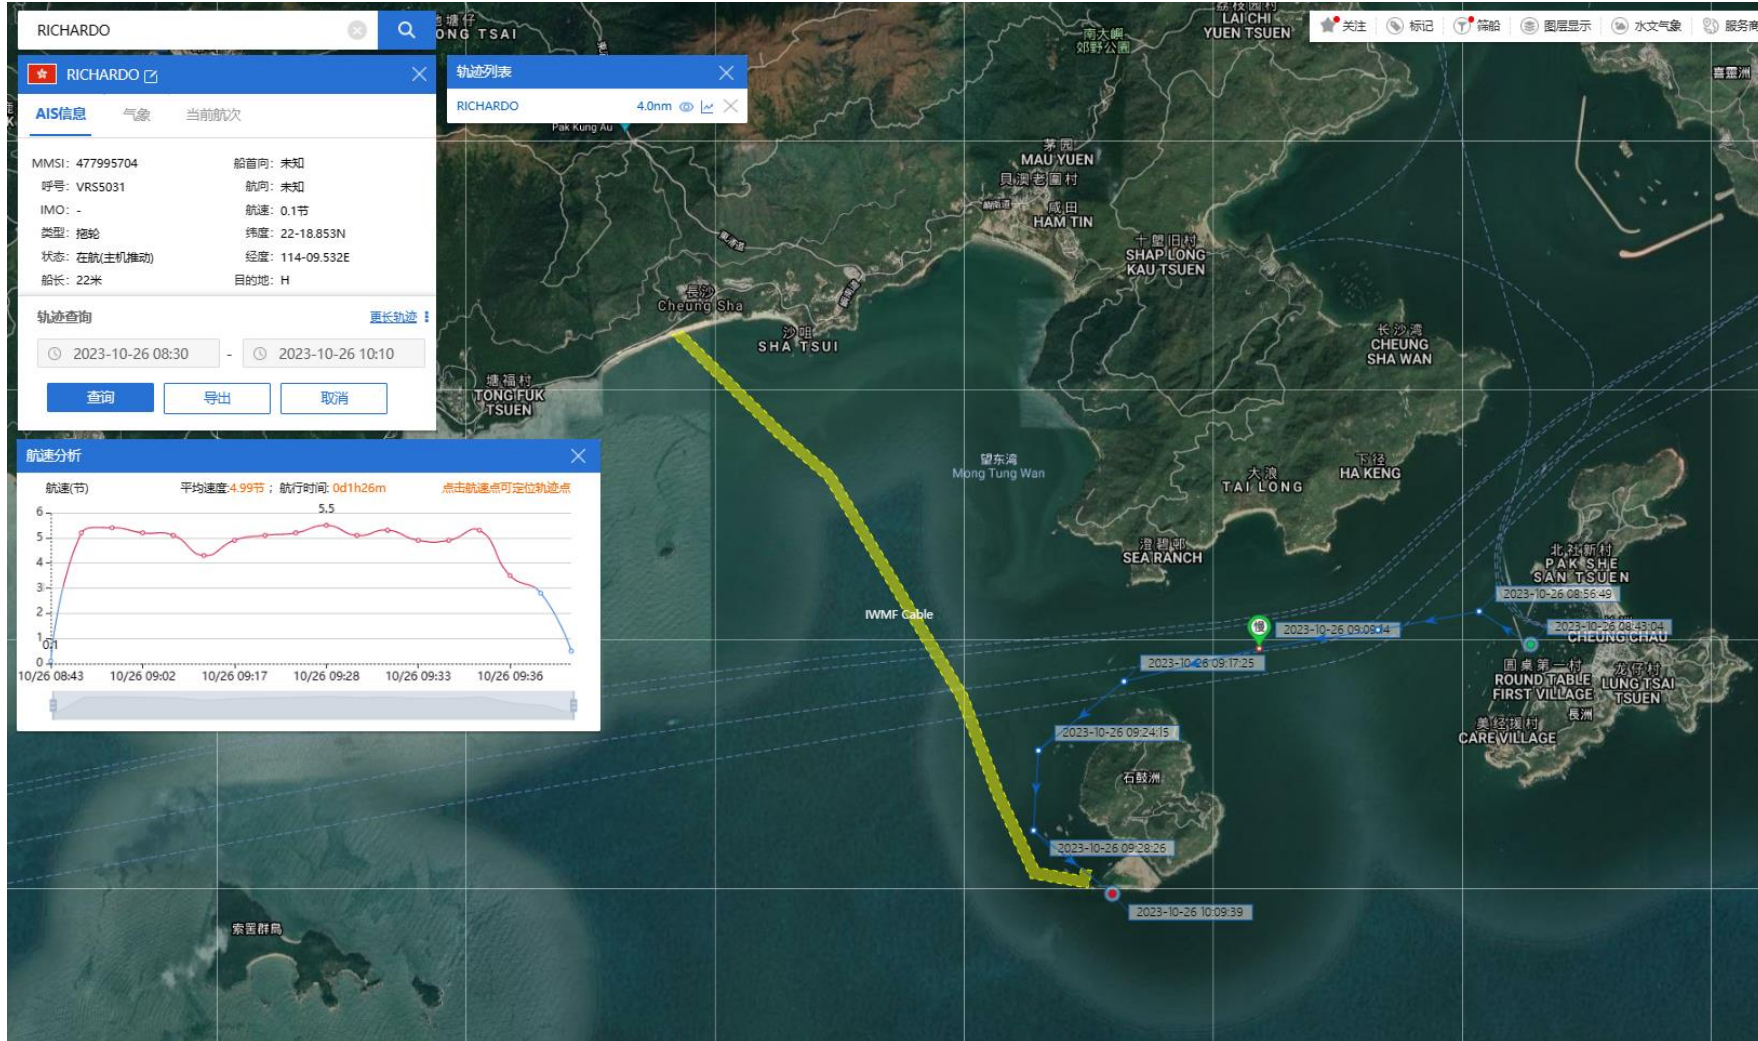

Richardo (Tug Boat)

Historical Data Records (25 Oct - 31 Oct 2023)

25 Oct 2023 (Working Hours: 0830-1520, Data Source: ShipXY)

Richardo (Tug Boat)

Historical Data Records (25 Oct - 31 Oct 2023)

26 Oct 2023 (Working Hours: 0830-1010, Data Source: ShipXY)

Richardo (Tug Boat) Historical Data Records (25 Oct - 31 Oct 2023)

27 Oct 2023 (Working Hours: 0750-0920, Data Source: ShipXY)

Richardo (Tug Boat) Historical Data Records (25 Oct - 31 Oct 2023)

28 Oct 2023 (Working Hours: 0730-0900, Data Source: ShipXY)

Not within
Site Area

Richardo (Tug Boat) Historical Data Records (25 Oct - 31 Oct 2023)

29 Oct 2023 (Working Hours: 0700-1900, Data Source: ShipXY)

Richardo (Tug Boat) Historical Data Records (25 Oct - 31 Oct 2023)

30 Oct 2023 (Working Hours: 0700-1900, Data Source: ShipXY)

Richardo (Tug Boat) Historical Data Records (25 Oct - 31 Oct 2023)

31 Oct 2023 (Working Hours: 0700-1900, Data Source: ShipXY)