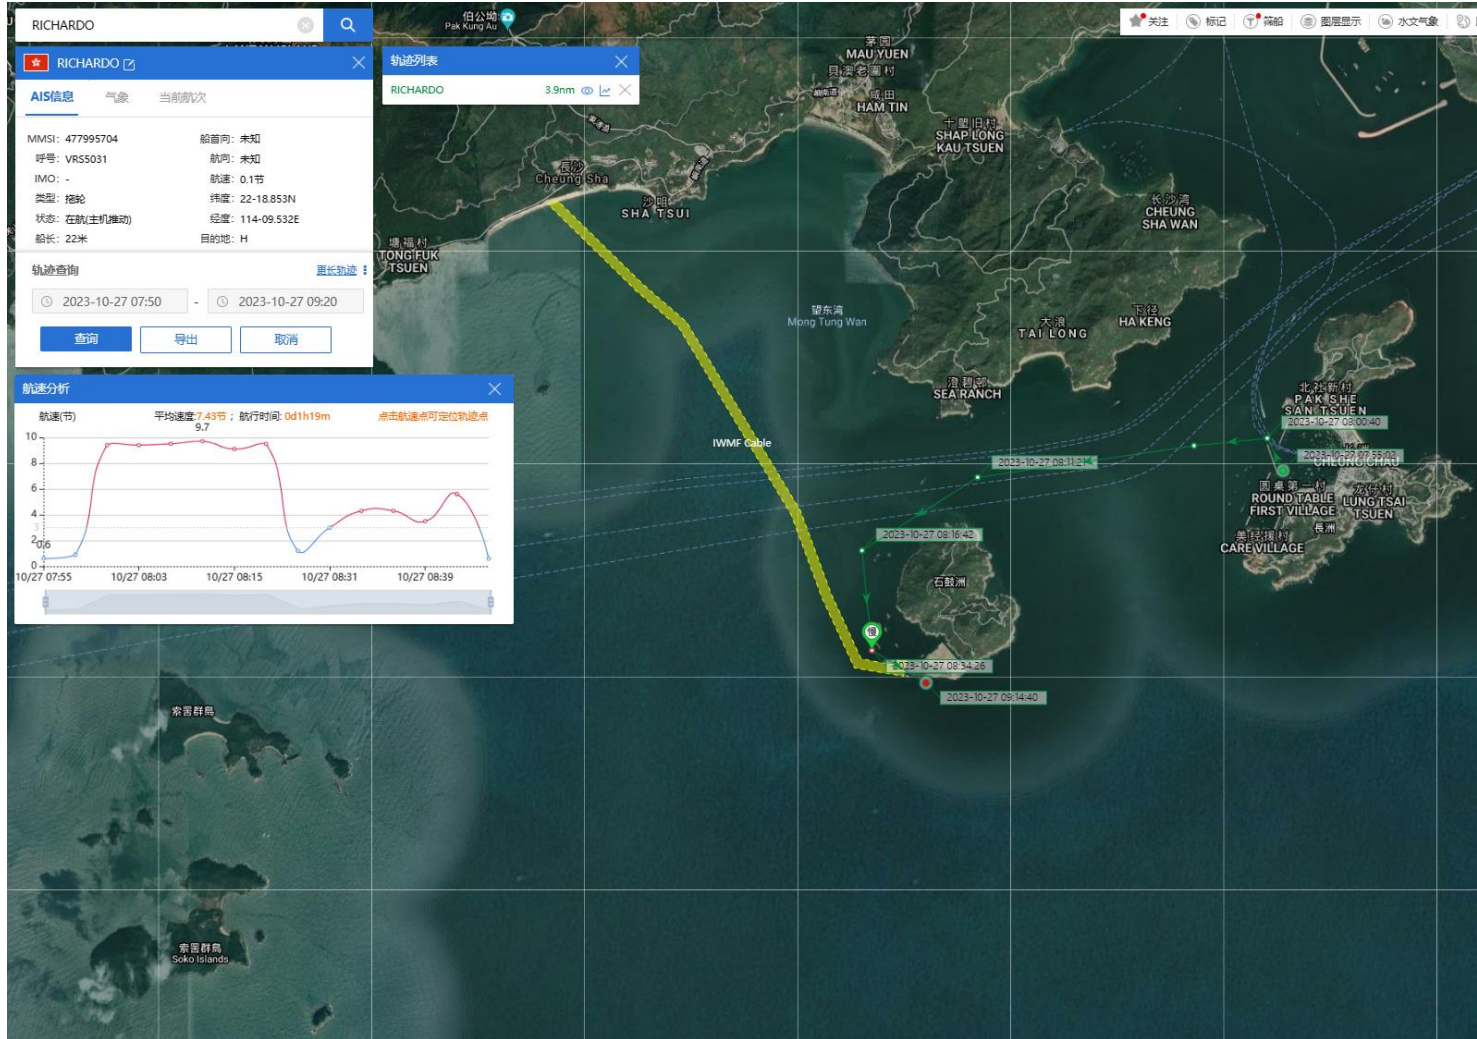

Richardo (Tug Boat)

Historical Data Records (25 Oct - 31 Oct 2023)

25 Oct 2023 (Working Hours: 0830-1520, Data Source: ShipXY)

Richardo (Tug Boat)

Historical Data Records (25 Oct - 31 Oct 2023)

26 Oct 2023 (Working Hours: 0830-1010, Data Source: ShipXY)

Richardo (Tug Boat) Historical Data Records (25 Oct - 31 Oct 2023)

27 Oct 2023 (Working Hours: 0750-0920, Data Source: ShipXY)

Richardo (Tug Boat) Historical Data Records (25 Oct - 31 Oct 2023)

28 Oct 2023 (Working Hours: 0730-0900, Data Source: ShipXY)

Not within
Site Area

Richardo (Tug Boat) Historical Data Records (25 Oct - 31 Oct 2023)

29 Oct 2023 (Working Hours: 0700-1900, Data Source: ShipXY)

Richardo (Tug Boat) Historical Data Records (25 Oct - 31 Oct 2023)

30 Oct 2023 (Working Hours: 0700-1900, Data Source: ShipXY)

Richardo (Tug Boat) Historical Data Records (25 Oct - 31 Oct 2023)

31 Oct 2023 (Working Hours: 0700-1900, Data Source: ShipXY)