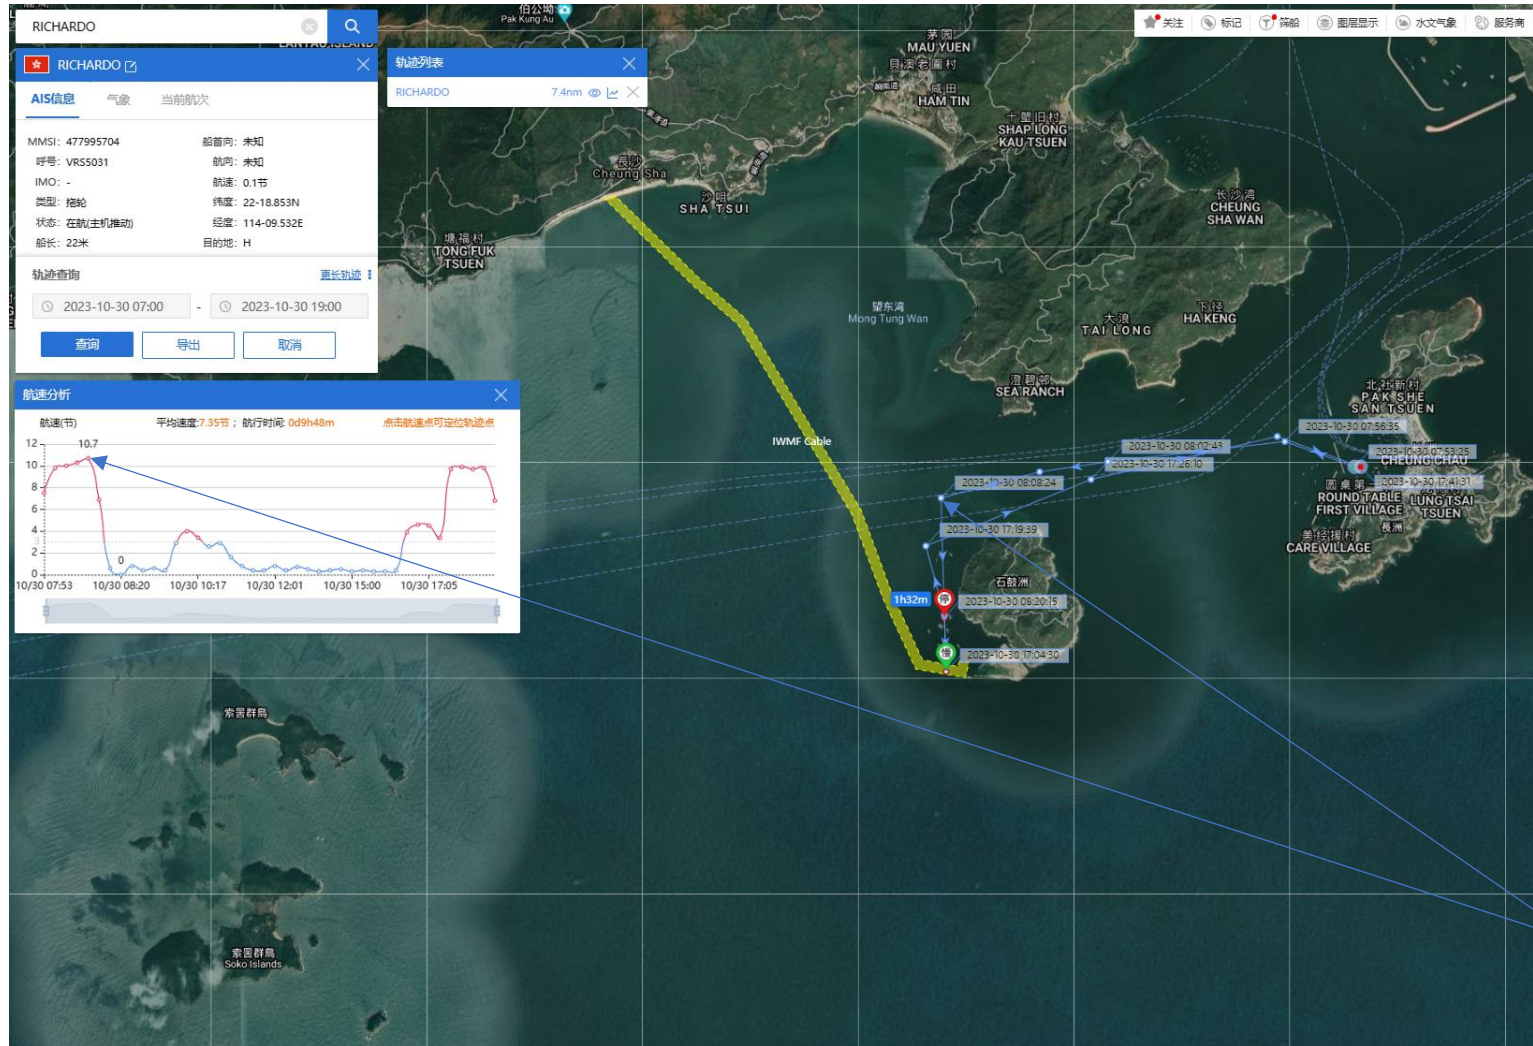

Richardo (Tug Boat)

Historical Data Records (25 Oct - 31 Oct 2023)

25 Oct 2023 (Working Hours: 0830-1520, Data Source: ShipXY)

Richardo (Tug Boat)

Historical Data Records (25 Oct - 31 Oct 2023)

26 Oct 2023 (Working Hours: 0830-1010, Data Source: ShipXY)

Richardo (Tug Boat) Historical Data Records (25 Oct - 31 Oct 2023)

27 Oct 2023 (Working Hours: 0750-0920, Data Source: ShipXY)

Richardo (Tug Boat) Historical Data Records (25 Oct - 31 Oct 2023)

28 Oct 2023 (Working Hours: 0730-0900, Data Source: ShipXY)

Not within
Site Area

Richardo (Tug Boat) Historical Data Records (25 Oct - 31 Oct 2023)

29 Oct 2023 (Working Hours: 0700-1900, Data Source: ShipXY)

Richardo (Tug Boat) Historical Data Records (25 Oct - 31 Oct 2023)

30 Oct 2023 (Working Hours: 0700-1900, Data Source: ShipXY)

Richardo (Tug Boat) Historical Data Records (25 Oct - 31 Oct 2023)

31 Oct 2023 (Working Hours: 0700-1900, Data Source: ShipXY)