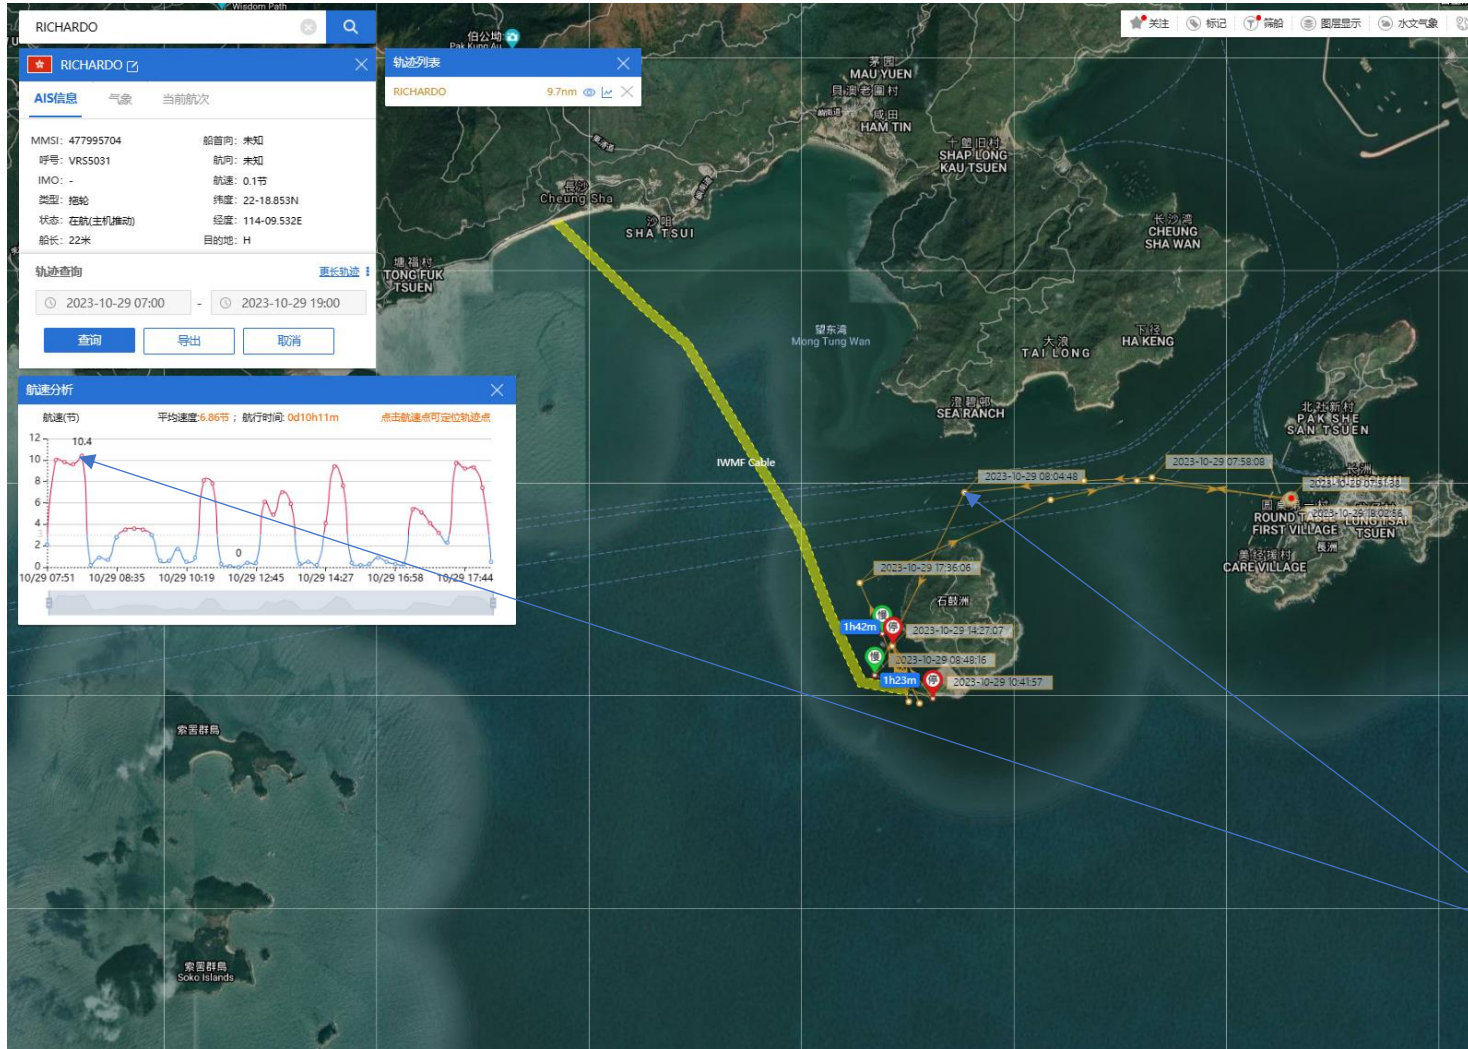

Richardo (Tug Boat)

Historical Data Records (25 Oct - 31 Oct 2023)

25 Oct 2023 (Working Hours: 0830-1520, Data Source: ShipXY)

Richardo (Tug Boat)

Historical Data Records (25 Oct - 31 Oct 2023)

26 Oct 2023 (Working Hours: 0830-1010, Data Source: ShipXY)

Richardo (Tug Boat) Historical Data Records (25 Oct - 31 Oct 2023)

27 Oct 2023 (Working Hours: 0750-0920, Data Source: ShipXY)

Richardo (Tug Boat) Historical Data Records (25 Oct - 31 Oct 2023)

28 Oct 2023 (Working Hours: 0730-0900, Data Source: ShipXY)

Not within
Site Area

Richardo (Tug Boat) Historical Data Records (25 Oct - 31 Oct 2023)

29 Oct 2023 (Working Hours: 0700-1900, Data Source: ShipXY)

Richardo (Tug Boat) Historical Data Records (25 Oct - 31 Oct 2023)

30 Oct 2023 (Working Hours: 0700-1900, Data Source: ShipXY)

Richardo (Tug Boat) Historical Data Records (25 Oct - 31 Oct 2023)

31 Oct 2023 (Working Hours: 0700-1900, Data Source: ShipXY)