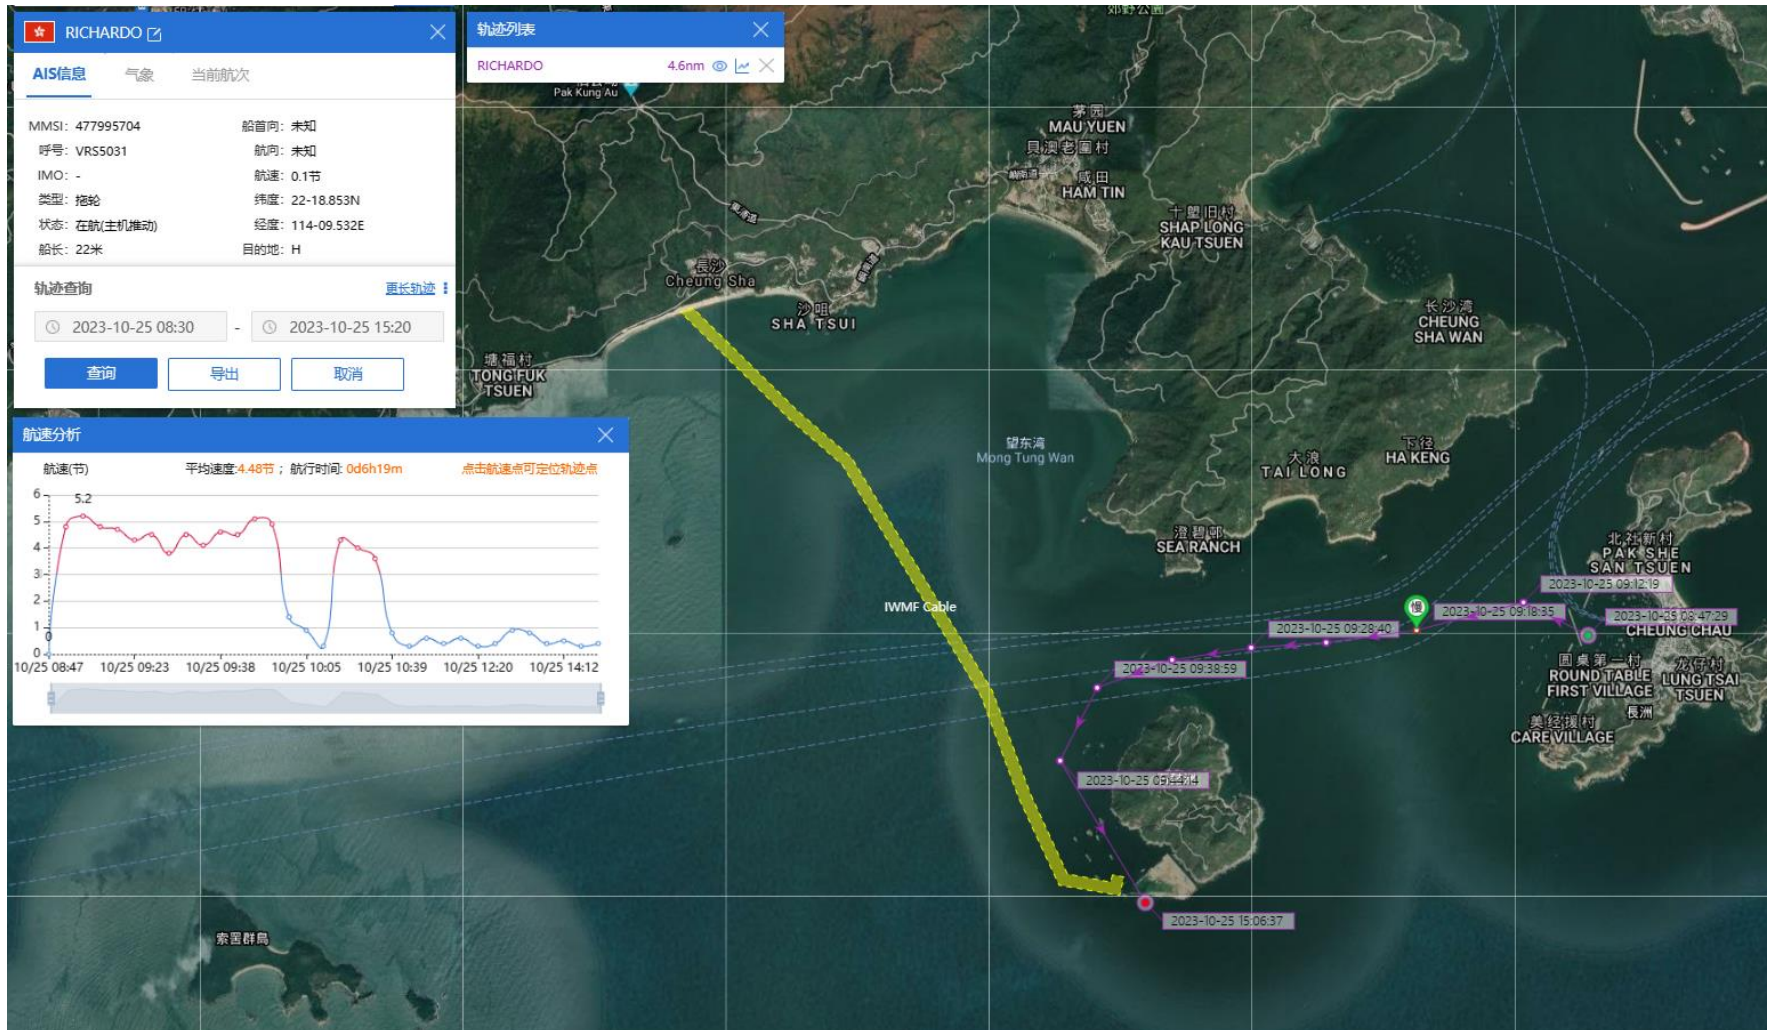

Richardo (Tug Boat)

Historical Data Records (25 Oct - 31 Oct 2023)

25 Oct 2023 (Working Hours: 0830-1520, Data Source: ShipXY)

Richardo (Tug Boat)

Historical Data Records (25 Oct - 31 Oct 2023)

26 Oct 2023 (Working Hours: 0830-1010, Data Source: ShipXY)

Richardo (Tug Boat) Historical Data Records (25 Oct - 31 Oct 2023)

27 Oct 2023 (Working Hours: 0750-0920, Data Source: ShipXY)

Richardo (Tug Boat) Historical Data Records (25 Oct - 31 Oct 2023)

28 Oct 2023 (Working Hours: 0730-0900, Data Source: ShipXY)

Not within
Site Area

Richardo (Tug Boat) Historical Data Records (25 Oct - 31 Oct 2023)

29 Oct 2023 (Working Hours: 0700-1900, Data Source: ShipXY)

Richardo (Tug Boat) Historical Data Records (25 Oct - 31 Oct 2023)

30 Oct 2023 (Working Hours: 0700-1900, Data Source: ShipXY)

Richardo (Tug Boat) Historical Data Records (25 Oct - 31 Oct 2023)

31 Oct 2023 (Working Hours: 0700-1900, Data Source: ShipXY)