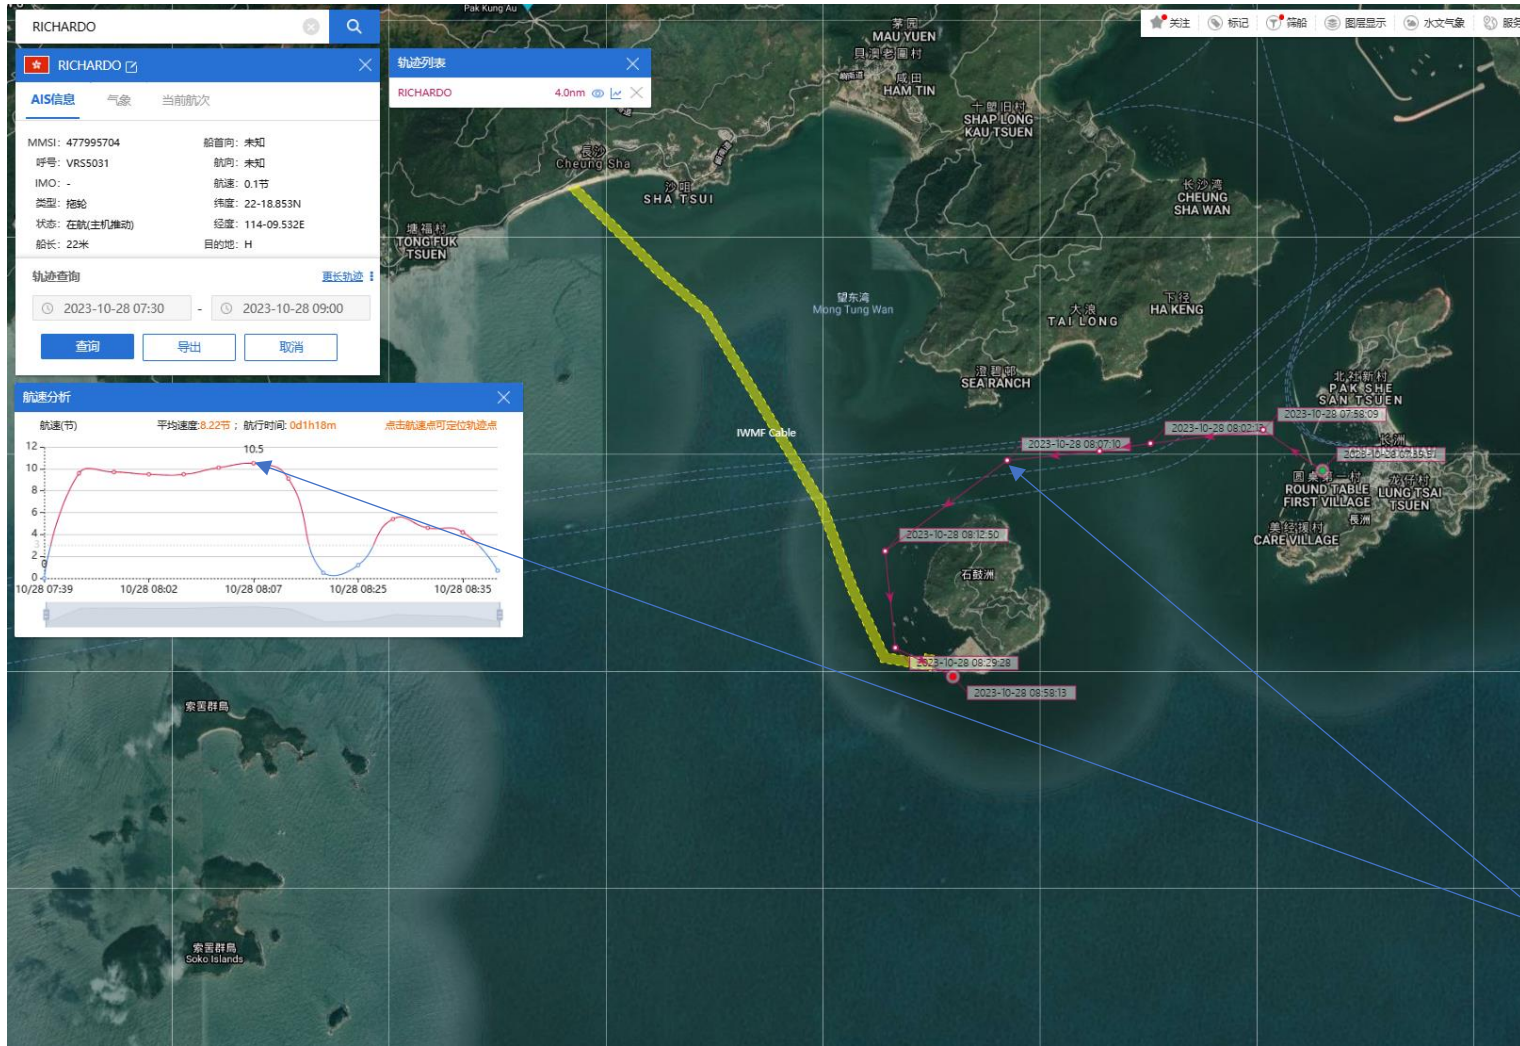

Richardo (Tug Boat)

Historical Data Records (25 Oct - 31 Oct 2023)

25 Oct 2023 (Working Hours: 0830-1520, Data Source: ShipXY)

Richardo (Tug Boat)

Historical Data Records (25 Oct - 31 Oct 2023)

26 Oct 2023 (Working Hours: 0830-1010, Data Source: ShipXY)

Richardo (Tug Boat) Historical Data Records (25 Oct - 31 Oct 2023)

27 Oct 2023 (Working Hours: 0750-0920, Data Source: ShipXY)

Richardo (Tug Boat) Historical Data Records (25 Oct - 31 Oct 2023)

28 Oct 2023 (Working Hours: 0730-0900, Data Source: ShipXY)

Not within
Site Area

Richardo (Tug Boat) Historical Data Records (25 Oct - 31 Oct 2023)

29 Oct 2023 (Working Hours: 0700-1900, Data Source: ShipXY)

Richardo (Tug Boat) Historical Data Records (25 Oct - 31 Oct 2023)

30 Oct 2023 (Working Hours: 0700-1900, Data Source: ShipXY)

Richardo (Tug Boat) Historical Data Records (25 Oct - 31 Oct 2023)

31 Oct 2023 (Working Hours: 0700-1900, Data Source: ShipXY)