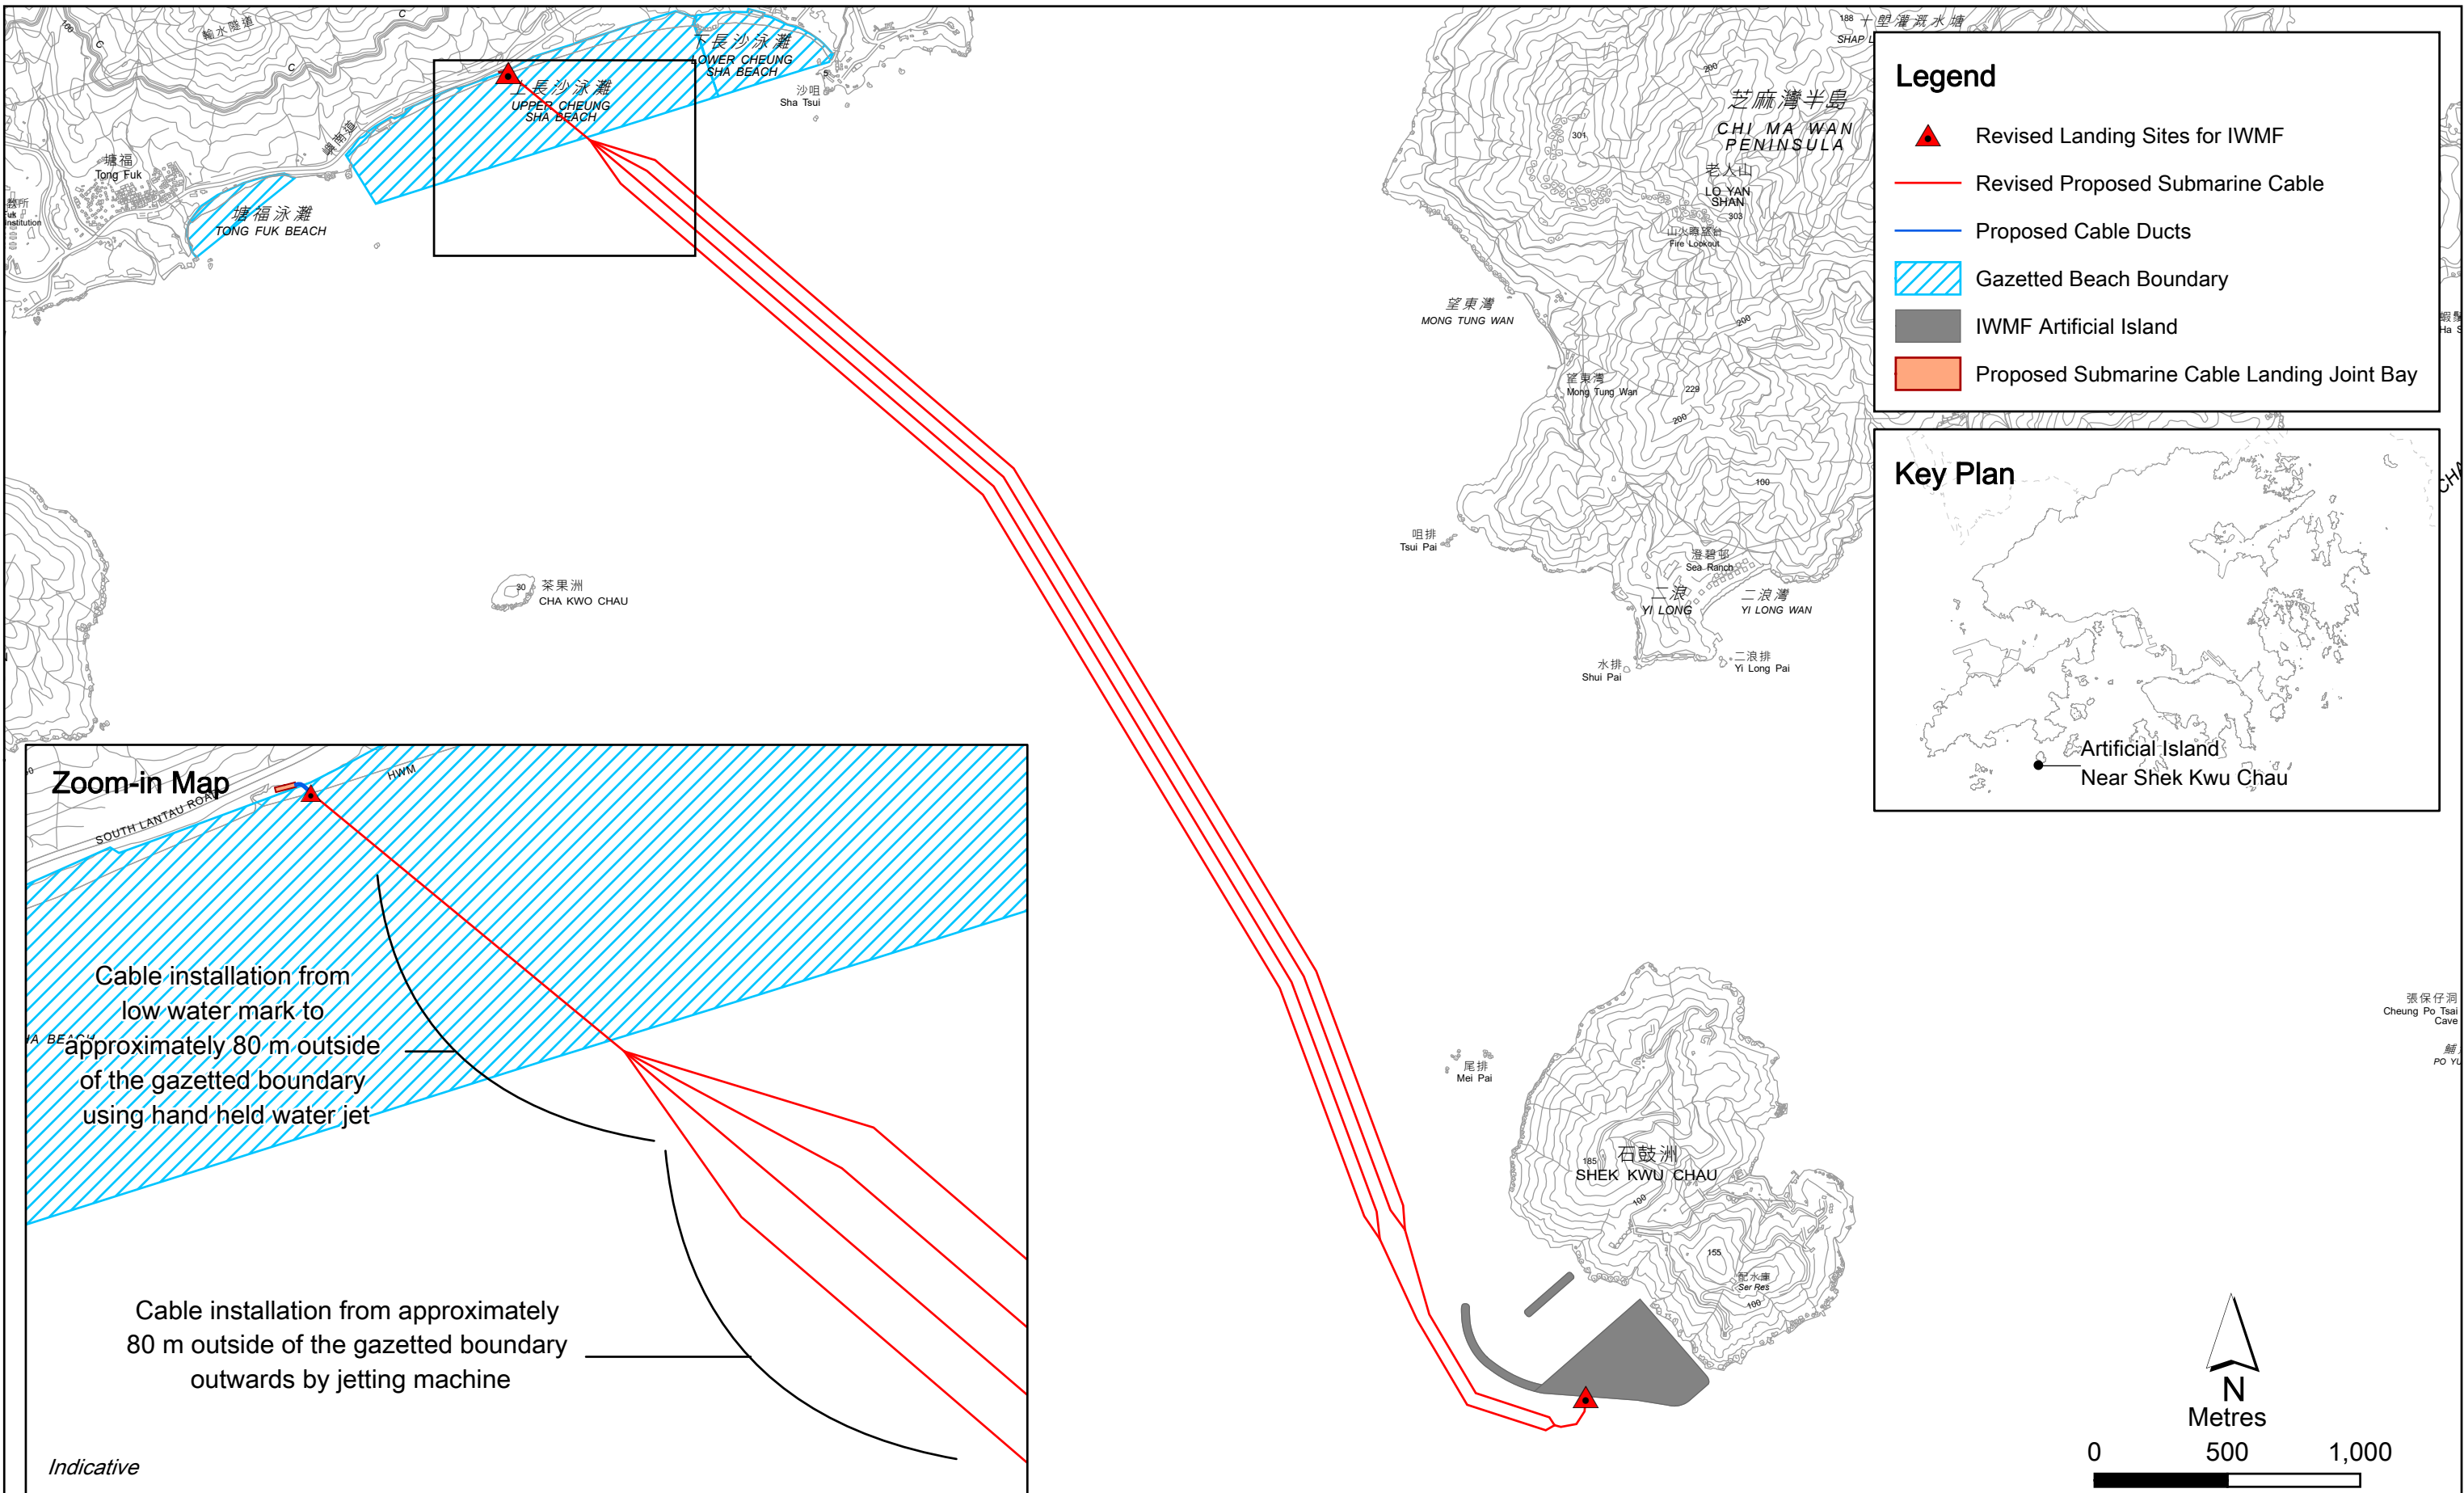

APPENDIX A ALIGNMENT OF THE SUBMARINE CABLE
FOR THE DEVELOPMENT OF THE
INTERGRATED WASTE MANAGEMEMET
FACILITIES

Appendix A

Alignment of the Submarine Cable for the Development of the Integrated Waste Management Facilities