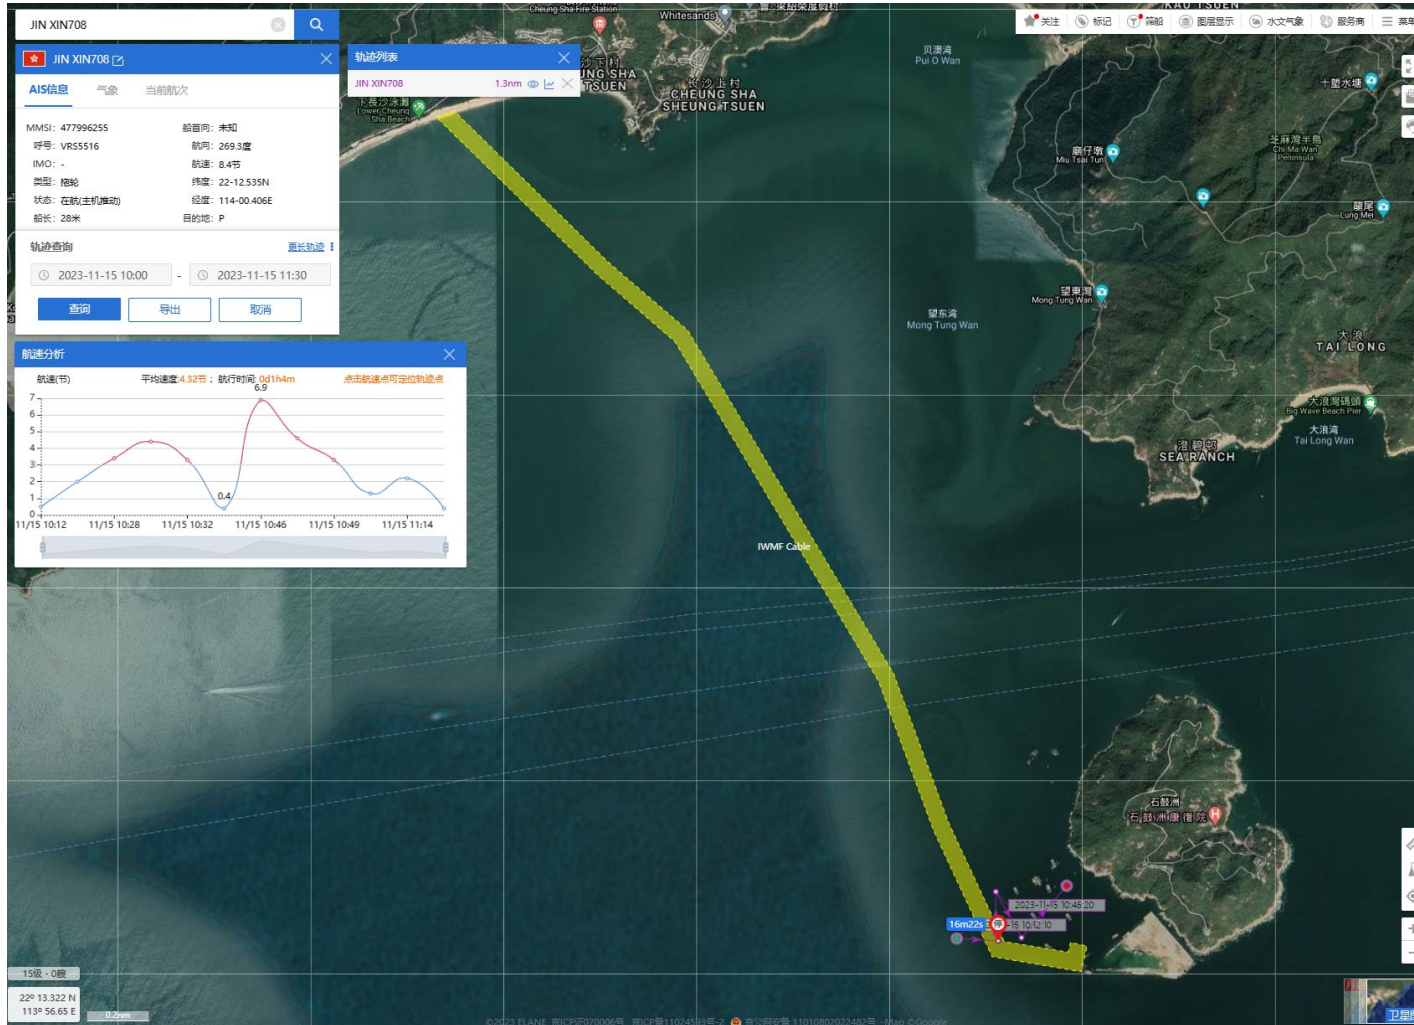

Historical Data Records (14 – 30 Nov 2023)

14 Nov 2023 (Working Hours: 0800-0930, Data Source: ShipXY)

JINXIN 708(Tug Boat)

Historical Data Records (14 – 30 Nov 2023)

15 Nov 2023 (Working Hours: 1000-1130, Data Source: ShipXY)

JINXIN 708(Tug Boat) Historical Data Records (14 – 30 Nov 2023)

20 Nov 2023 (Working Hours: 0800-1000, Data Source: ShipXY)

JINXIN 708(Tug Boat)

Historical Data Records (14 – 30 Nov 2023)

21 Nov 2023 (Working Hours: 0800-1430, Data Source: ShipXY)