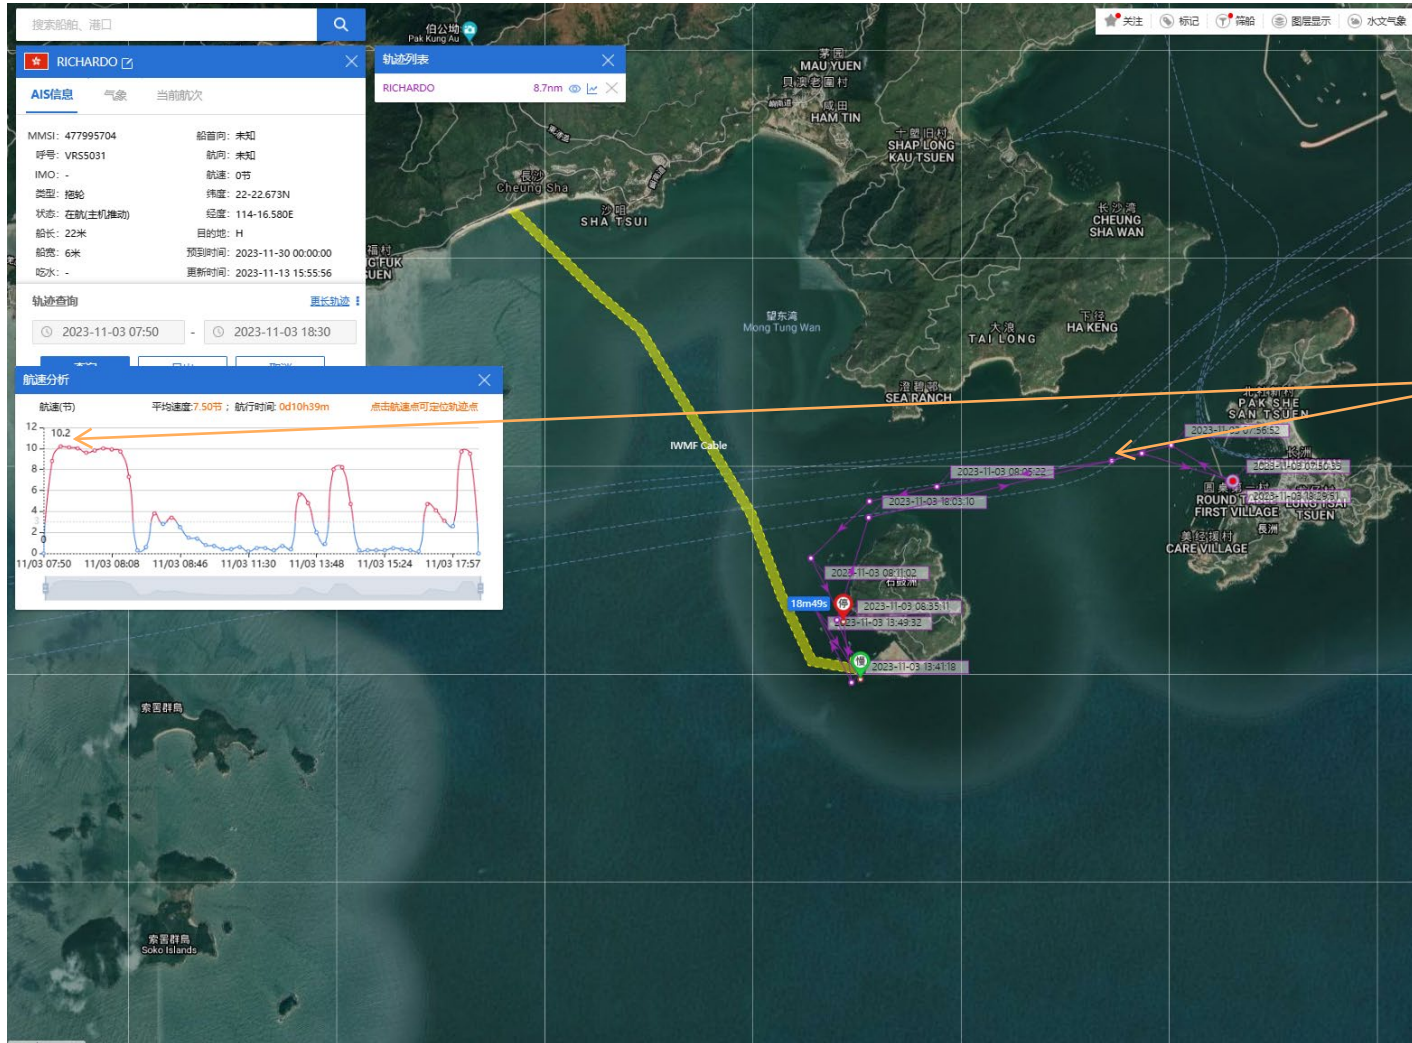

ERM

APPENDIX I

RECORD OF OPERATING SPEEDS AND
MARINE TRAVEL WORKING VESSELS

Richardo (Tug Boat) Historical Data Records (1 Nov – 9 Nov 2023)

1 Nov 2023 (Working Hours: 0750-0930, Data Source: ShipXY)

Not Within Site Area

Not Within Site Area

Richardo (Tug Boat) Historical Data Records (1 Nov – 9 Nov 2023)

2 Nov 2023 (Working Hours: 0750-0850, Data Source: ShipXY)

Richardo (Tug Boat) Historical Data Records (1 Nov – 9 Nov 2023)

3 Nov 2023 (Working Hours: 0750-1830, Data Source: ShipXY)

Richardo (Tug Boat) Historical Data Records (1 Nov – 9 Nov 2023)

4 Nov 2023 (Working Hours: 0750-1640, Data Source: ShipXY)

Richardo (Tug Boat) Historical Data Records (1 Nov – 9 Nov 2023)