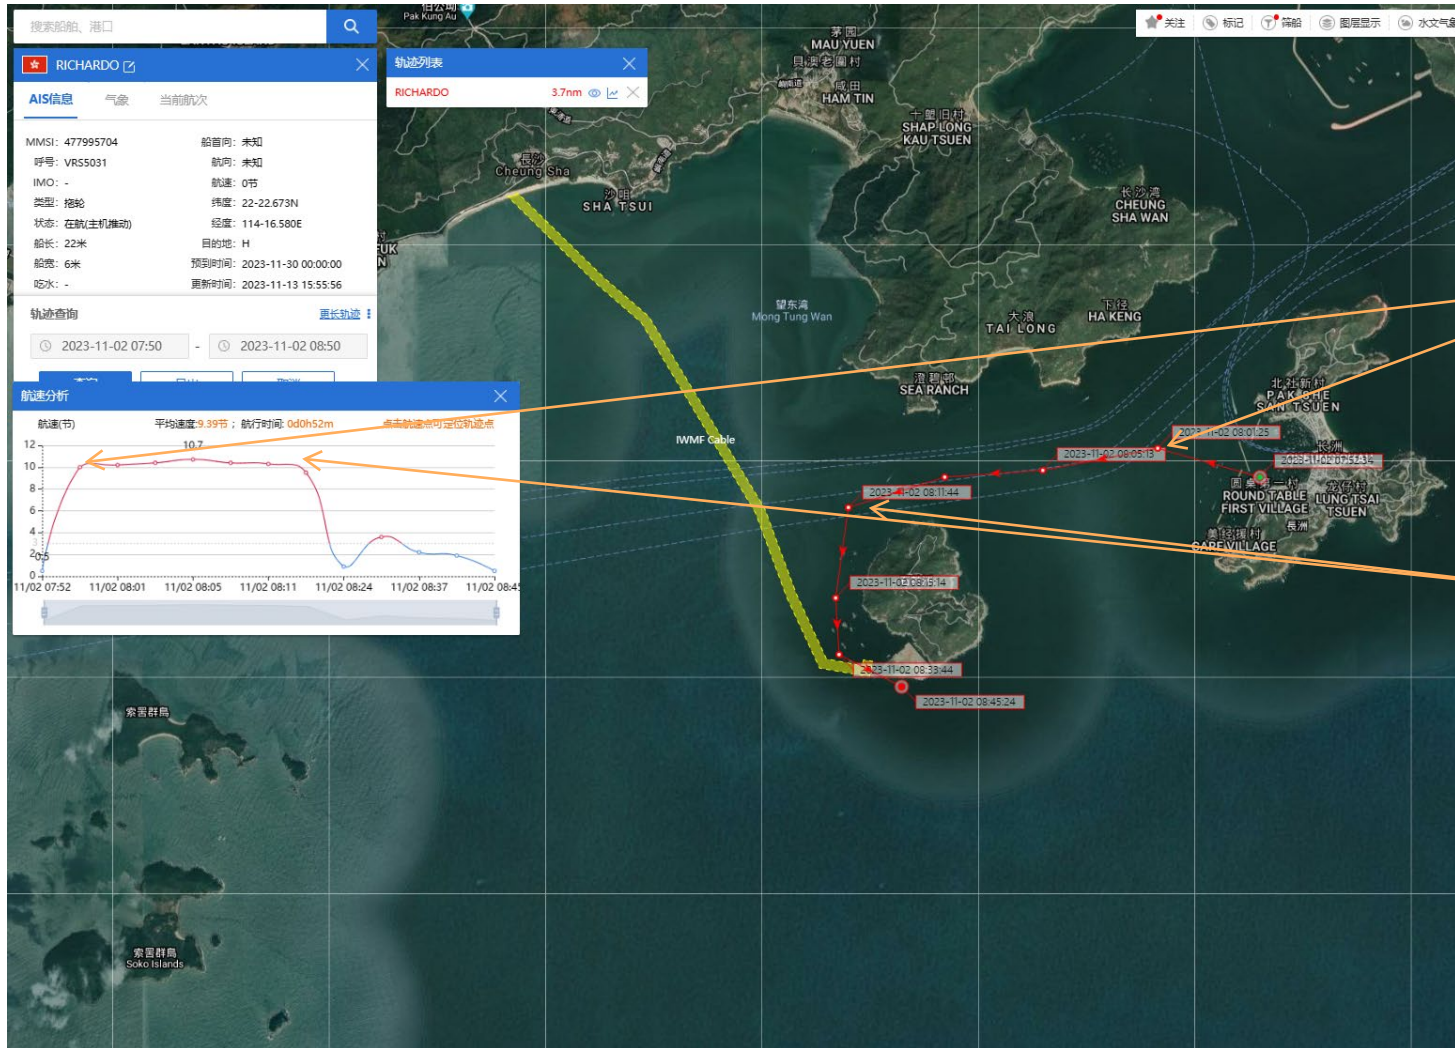

ERM

APPENDIX I

RECORD OF OPERATING SPEEDS AND
MARINE TRAVEL WORKING VESSELS

Richardo (Tug Boat) Historical Data Records (1 Nov – 9 Nov 2023)

1 Nov 2023 (Working Hours: 0750-0930, Data Source: ShipXY)

Not Within Site Area

Not Within Site Area

Richardo (Tug Boat) Historical Data Records (1 Nov – 9 Nov 2023)

2 Nov 2023 (Working Hours: 0750-0850, Data Source: ShipXY)

Richardo (Tug Boat) Historical Data Records (1 Nov – 9 Nov 2023)