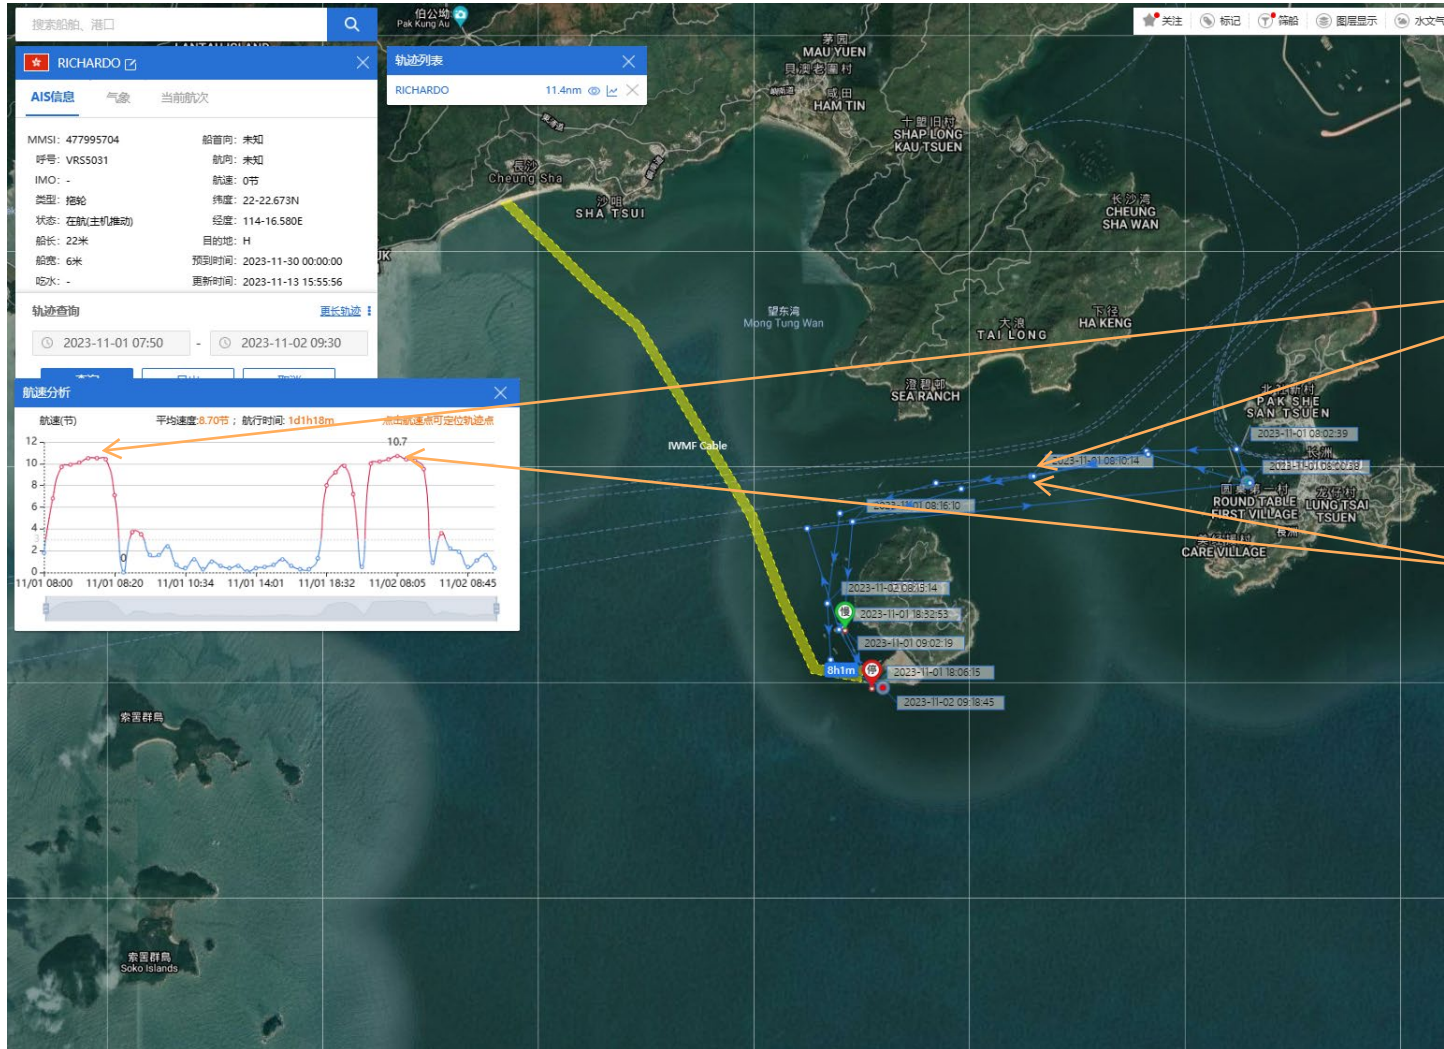

ERM

APPENDIX I

RECORD OF OPERATING SPEEDS AND
MARINE TRAVEL WORKING VESSELS

Richardo (Tug Boat) Historical Data Records (1 Nov – 9 Nov 2023)

1 Nov 2023 (Working Hours: 0750-0930, Data Source: ShipXY)

Not Within Site Area

Not Within Site Area

Richardo (Tug Boat) Historical Data Records (1 Nov – 9 Nov 2023)

2 Nov 2023 (Working Hours: 0750-0850, Data Source: ShipXY)

Richardo (Tug Boat) Historical Data Records (1 Nov – 9 Nov 2023)

3 Nov 2023 (Working Hours: 0750-1830, Data Source: ShipXY)

Richardo (Tug Boat) Historical Data Records (1 Nov – 9 Nov 2023)

4 Nov 2023 (Working Hours: 0750-1640, Data Source: ShipXY)

Richardo (Tug Boat) Historical Data Records (1 Nov – 9 Nov 2023)