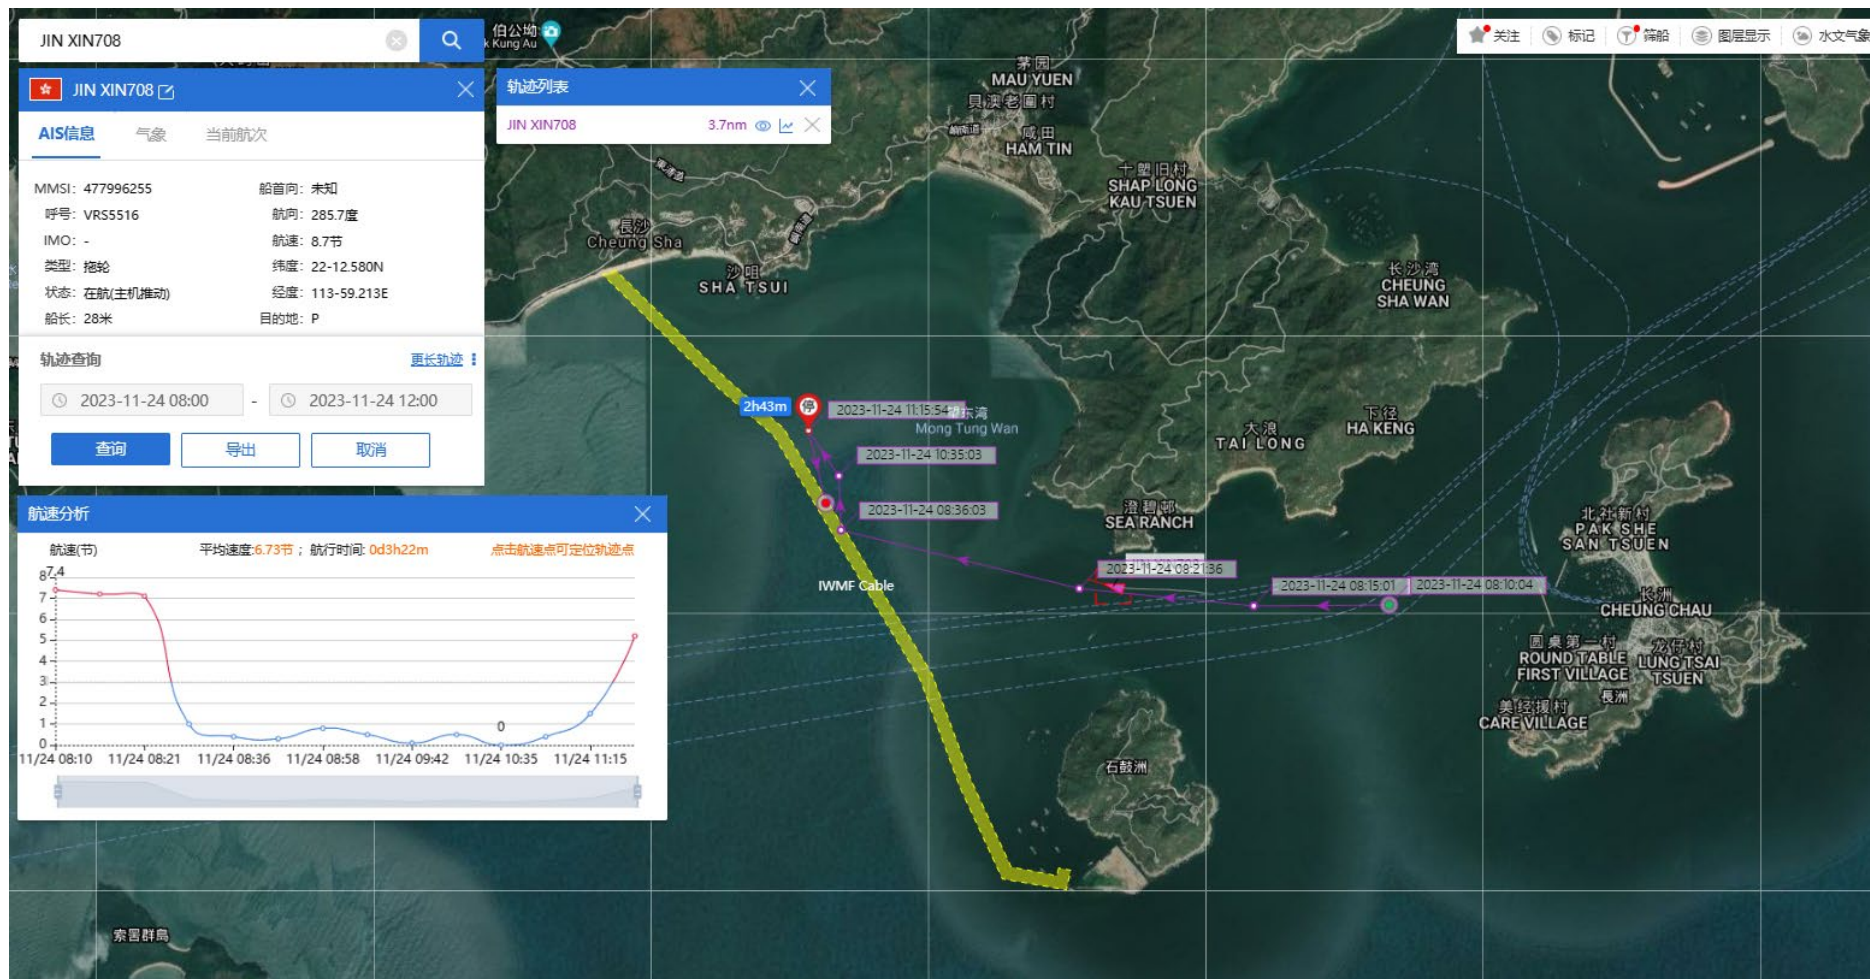

JINXIN 708(Tug Boat) Historical Data Records (14 – 30 Nov 2023)

24 Nov 2023 (Working Hours: 0800-1200, Data Source: ShipXY)