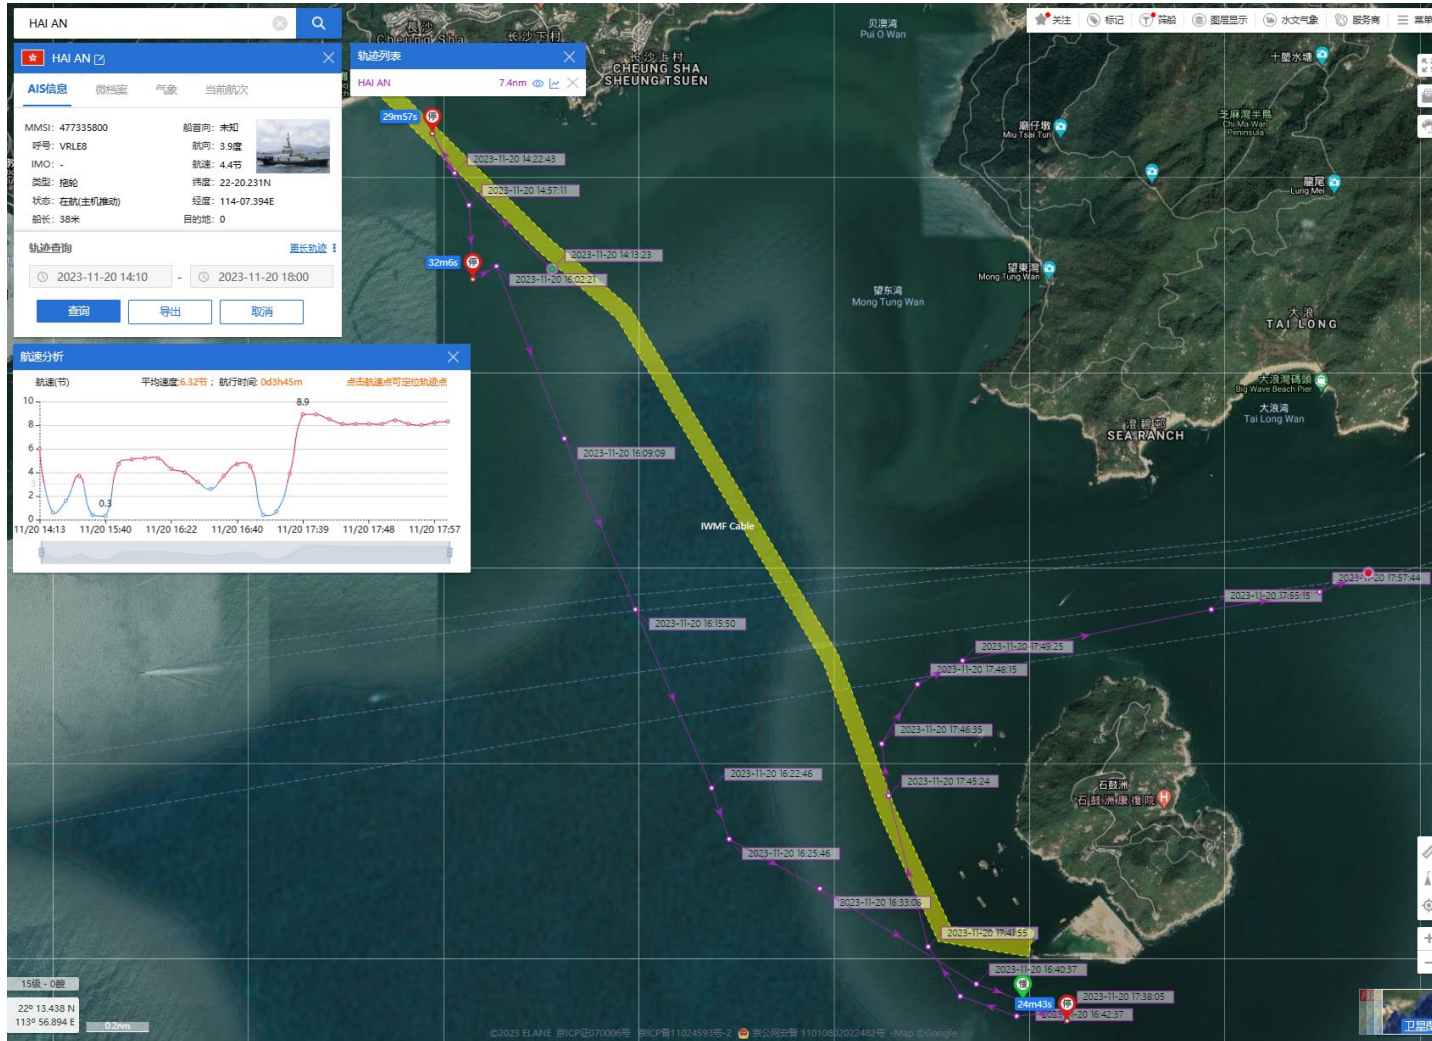

9 Nov 2023 (Working Hours: 0700-1430, Data Source: ShipXY)

Not Within Site Area

Hai An (Tug Boat)

Historical Data Records (20 Nov 2023)

20 Nov 2023 (Working Hours: 1410-1800, Data Source: ShipXY)

JINXIN 708(Tug Boat)

Historical Data Records (14 – 30 Nov 2023)

14 Nov 2023 (Working Hours: 0800-0930, Data Source: ShipXY)

JINXIN 708(Tug Boat)

Historical Data Records (14 – 30 Nov 2023)

15 Nov 2023 (Working Hours: 1000-1130, Data Source: ShipXY)