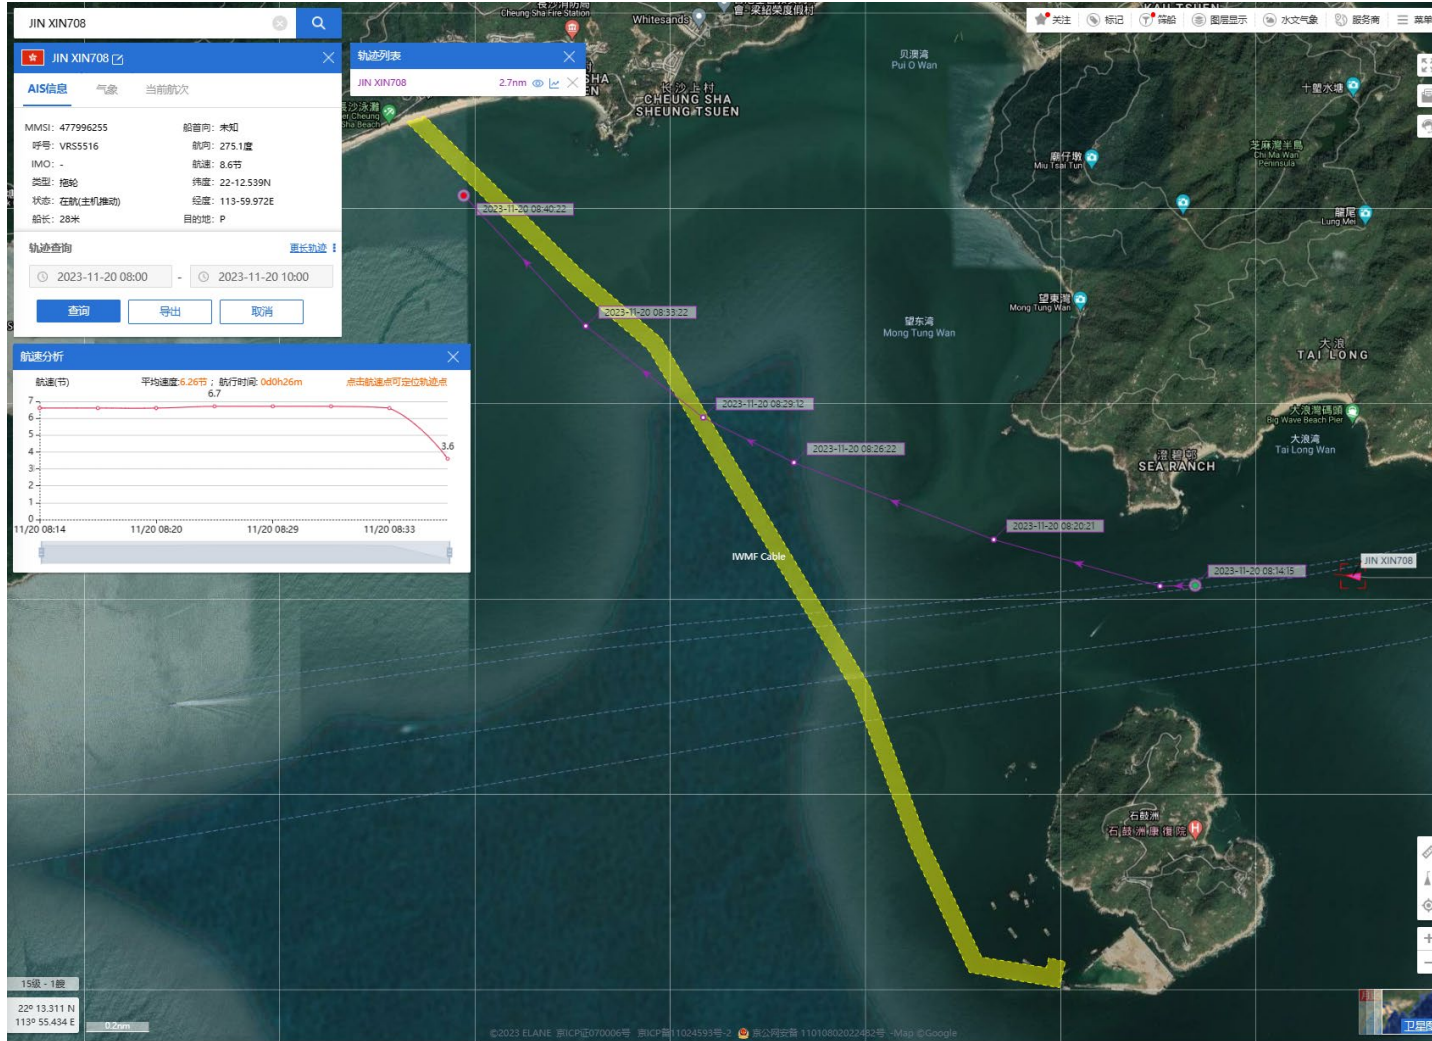

Historical Data Records (14 – 30 Nov 2023)

14 Nov 2023 (Working Hours: 0800-0930, Data Source: ShipXY)

JINXIN 708(Tug Boat)

Historical Data Records (14 – 30 Nov 2023)

15 Nov 2023 (Working Hours: 1000-1130, Data Source: ShipXY)

JINXIN 708(Tug Boat) Historical Data Records (14 – 30 Nov 2023)

20 Nov 2023 (Working Hours: 0800-1000, Data Source: ShipXY)

JINXIN 708(Tug Boat)

Historical Data Records (14 – 30 Nov 2023)

21 Nov 2023 (Working Hours: 0800-1430, Data Source: ShipXY)