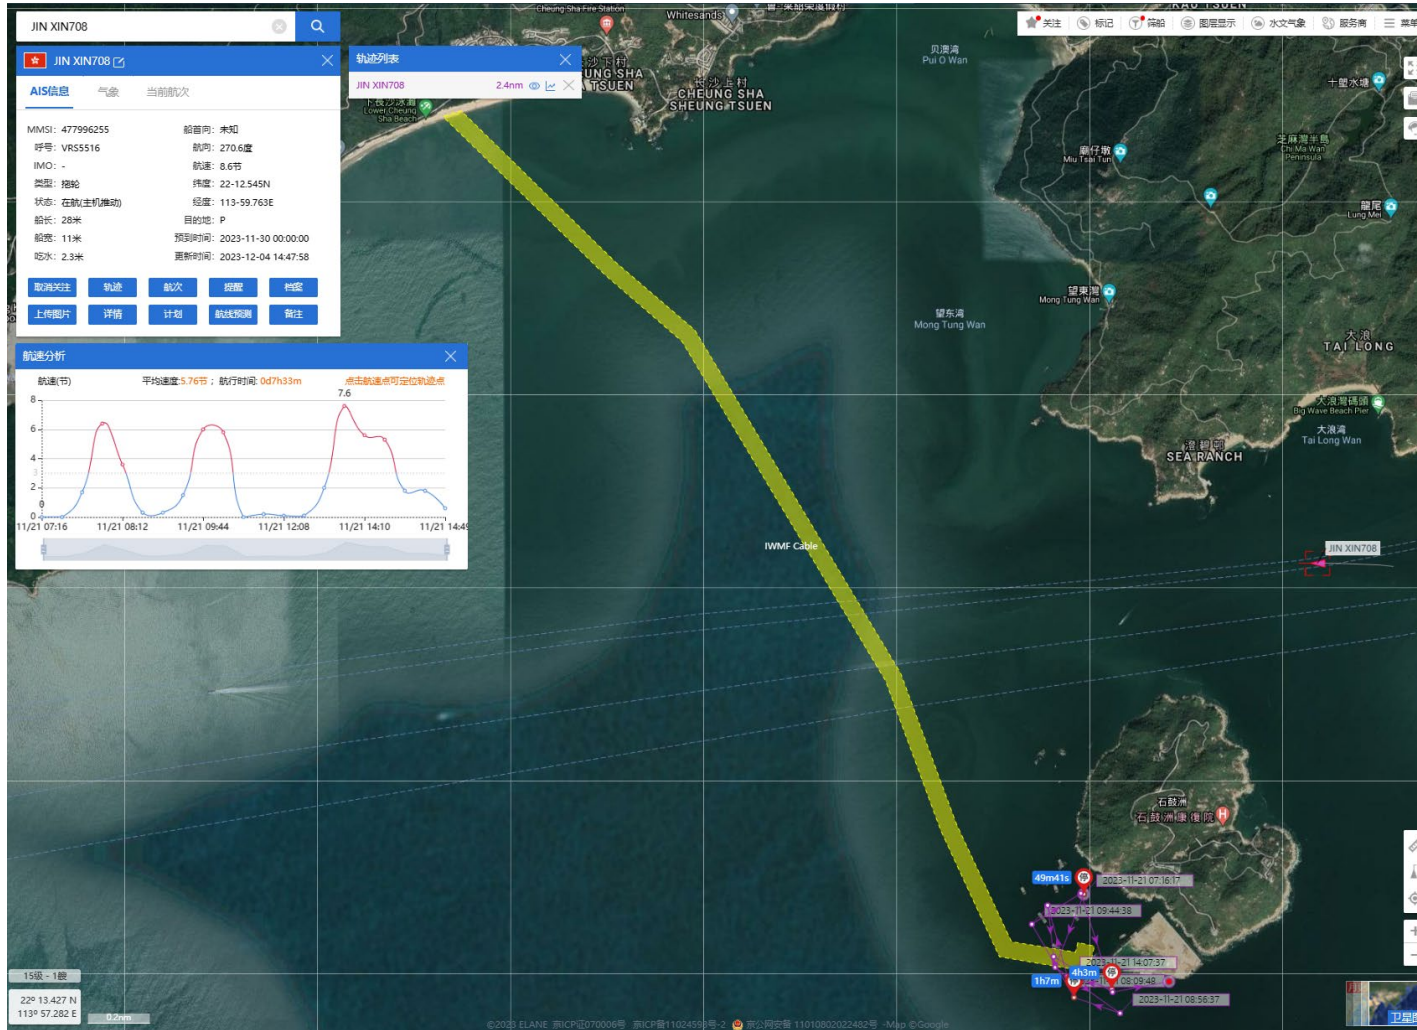

JINXIN 708(Tug Boat) Historical Data Records (14 – 30 Nov 2023)

20 Nov 2023 (Working Hours: 0800-1000, Data Source: ShipXY)

JINXIN 708(Tug Boat)

Historical Data Records (14 – 30 Nov 2023)

21 Nov 2023 (Working Hours: 0800-1430, Data Source: ShipXY)

JINXIN 708(Tug Boat)

Historical Data Records (14 – 30 Nov 2023)

22 Nov 2023 (Working Hours: 0800-1500, Data Source: ShipXY)

JINXIN 708(Tug Boat) Historical Data Records (14 – 30 Nov 2023)

23 Nov 2023 (Working Hours: 1600-1700, Data Source: ShipXY)