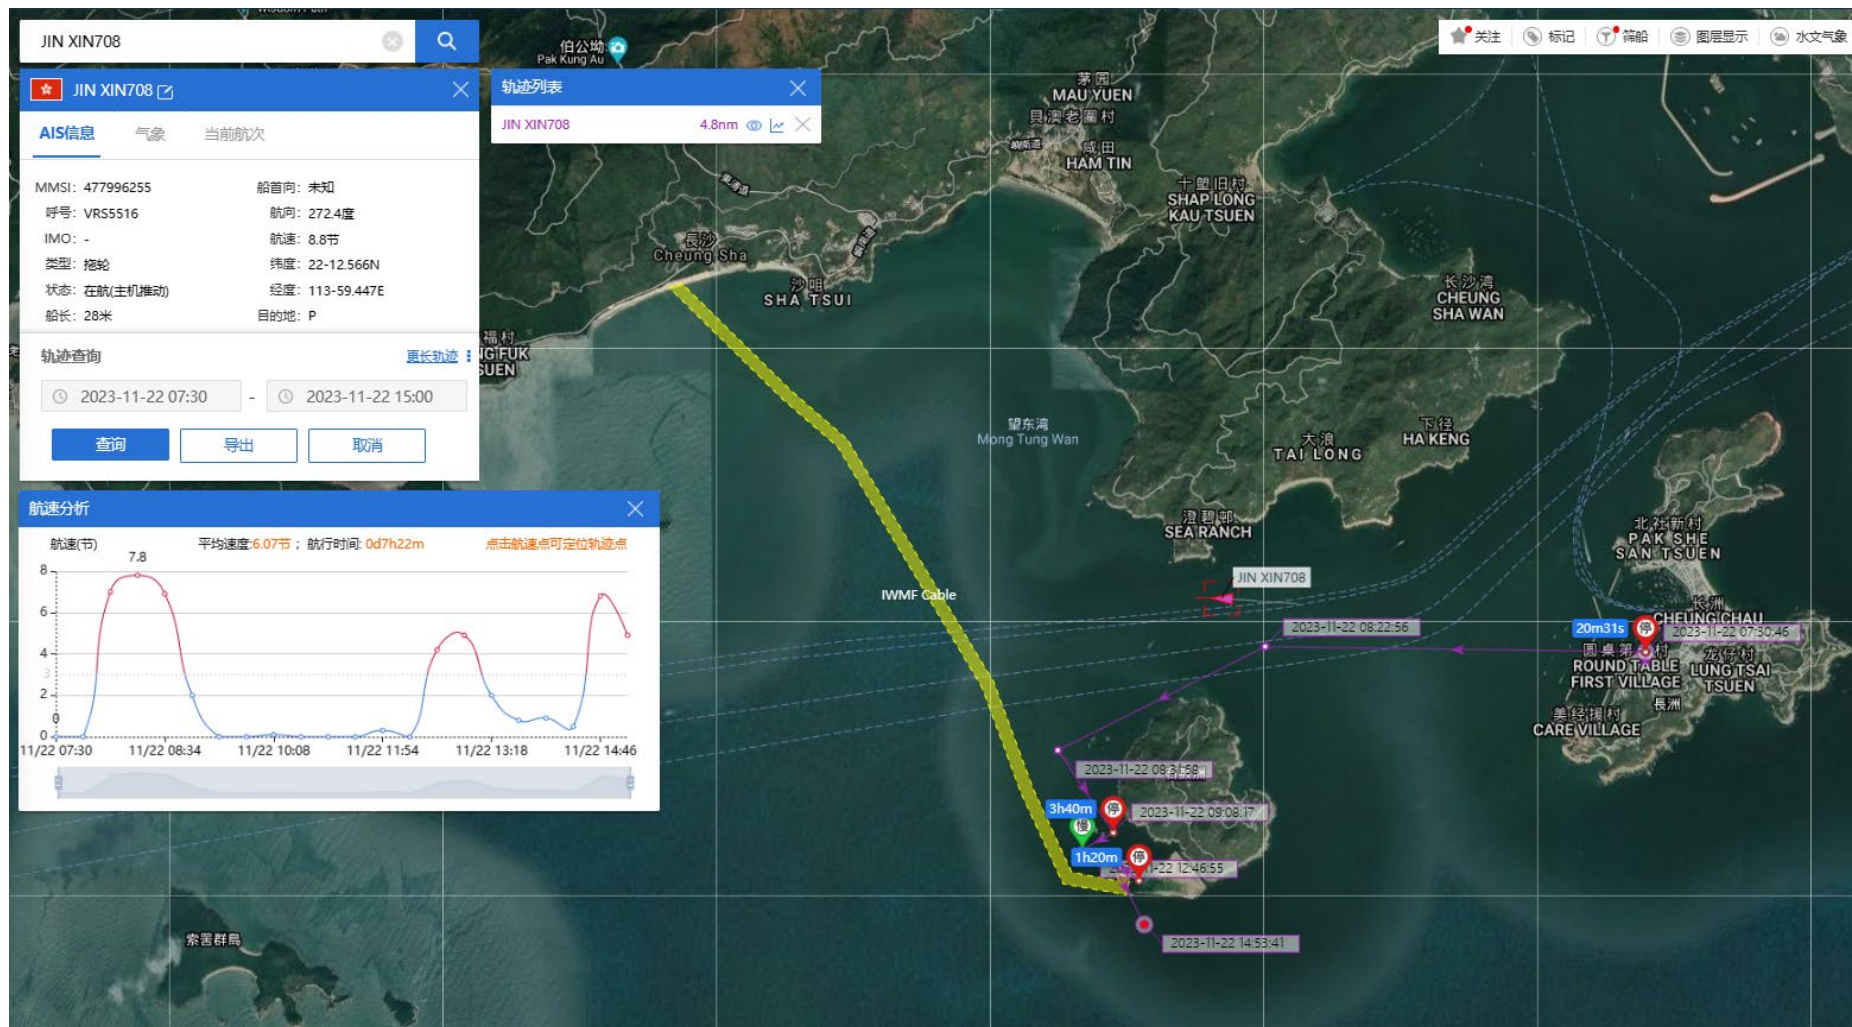

JINXIN 708(Tug Boat)

Historical Data Records (14 – 30 Nov 2023)

22 Nov 2023 (Working Hours: 0800-1500, Data Source: ShipXY)