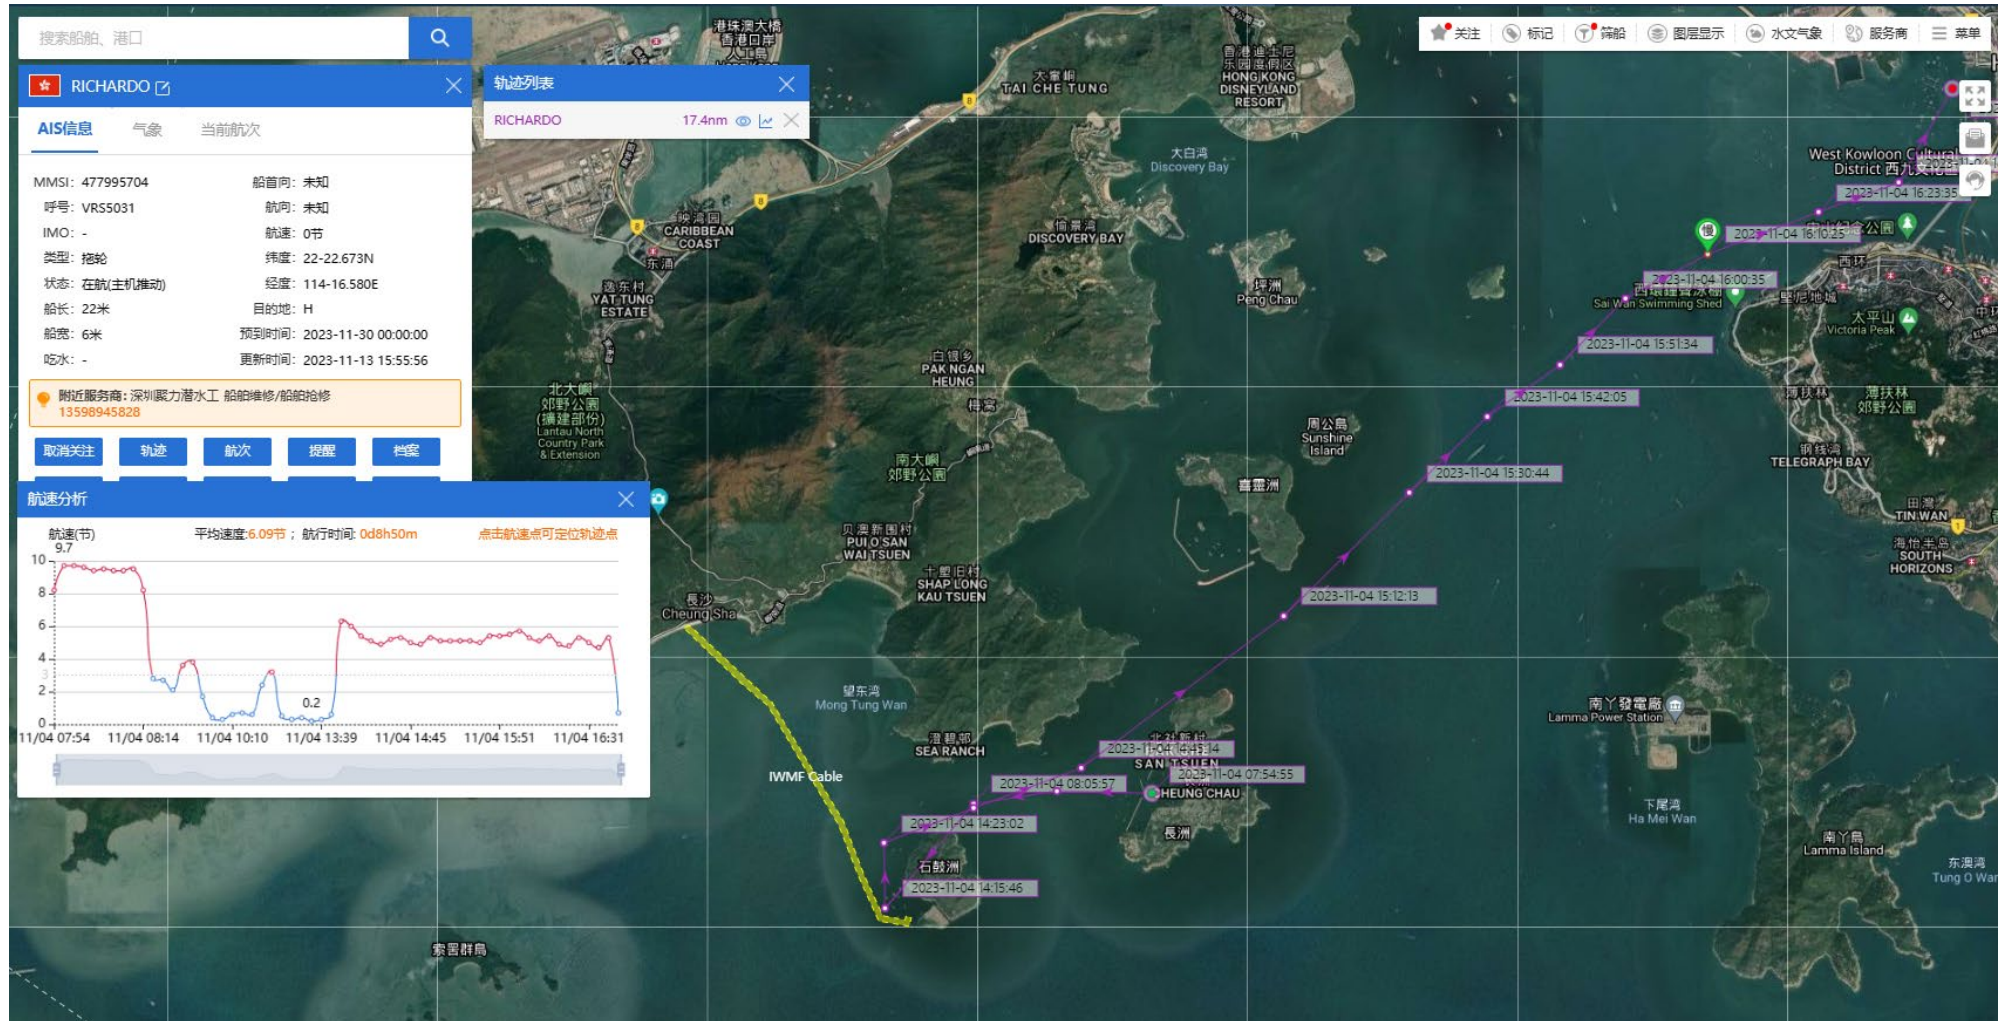

ERM

APPENDIX I

RECORD OF OPERATING SPEEDS AND
MARINE TRAVEL WORKING VESSELS

Richardo (Tug Boat) Historical Data Records (1 Nov – 9 Nov 2023)

1 Nov 2023 (Working Hours: 0750-0930, Data Source: ShipXY)

Not Within Site Area

Not Within Site Area

Richardo (Tug Boat) Historical Data Records (1 Nov – 9 Nov 2023)

2 Nov 2023 (Working Hours: 0750-0850, Data Source: ShipXY)

Richardo (Tug Boat) Historical Data Records (1 Nov – 9 Nov 2023)

3 Nov 2023 (Working Hours: 0750-1830, Data Source: ShipXY)

Richardo (Tug Boat) Historical Data Records (1 Nov – 9 Nov 2023)

4 Nov 2023 (Working Hours: 0750-1640, Data Source: ShipXY)

Richardo (Tug Boat) Historical Data Records (1 Nov – 9 Nov 2023)

Historical Data Records (14 – 30 Nov 2023)

14 Nov 2023 (Working Hours: 0800-0930, Data Source: ShipXY)

JINXIN 708(Tug Boat)

Historical Data Records (14 – 30 Nov 2023)

15 Nov 2023 (Working Hours: 1000-1130, Data Source: ShipXY)