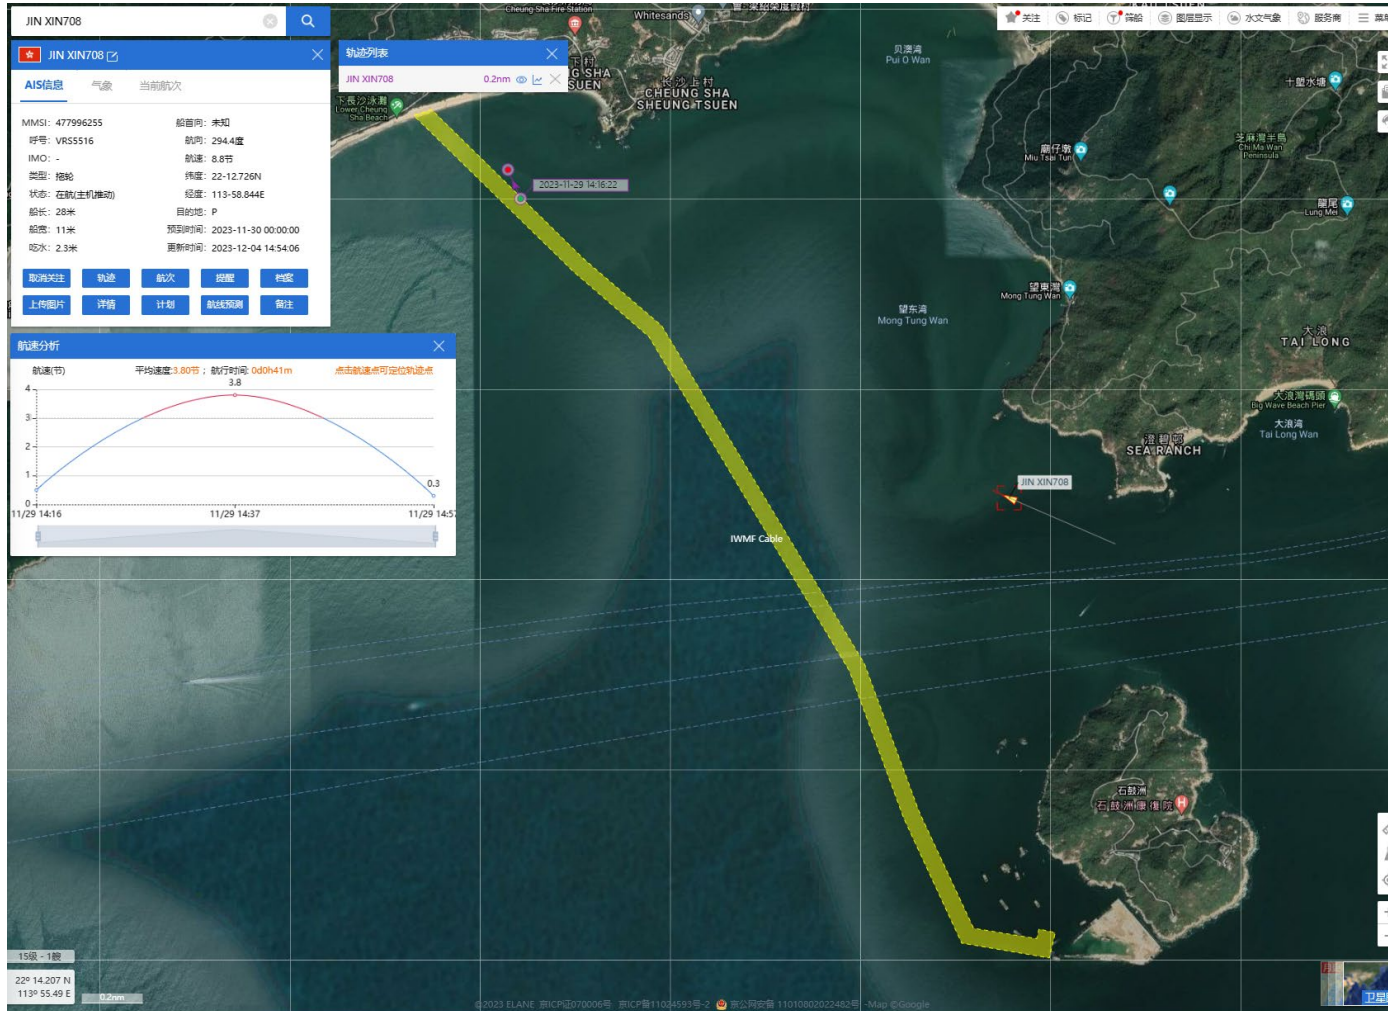

JINXIN 708(Tug Boat) Historical Data Records (14 – 30 Nov 2023)

24 Nov 2023 (Working Hours: 0800-1200, Data Source: ShipXY)

JINXIN 708(Tug Boat)

Historical Data Records (14 – 30 Nov 2023)

28 Nov 2023 (Working Hours: 0730-1000, Data Source: ShipXY)

JINXIN 708(Tug Boat)

Historical Data Records (14 – 30 Nov 2023)

29 Nov 2023 (Working Hours: 1400-1500, Data Source: ShipXY)

JINXIN 708(Tug Boat) Historical Data Records (14 – 30 Nov 2023)

30 Nov 2023 (Working Hours: 0900-1600, Data Source: ShipXY)