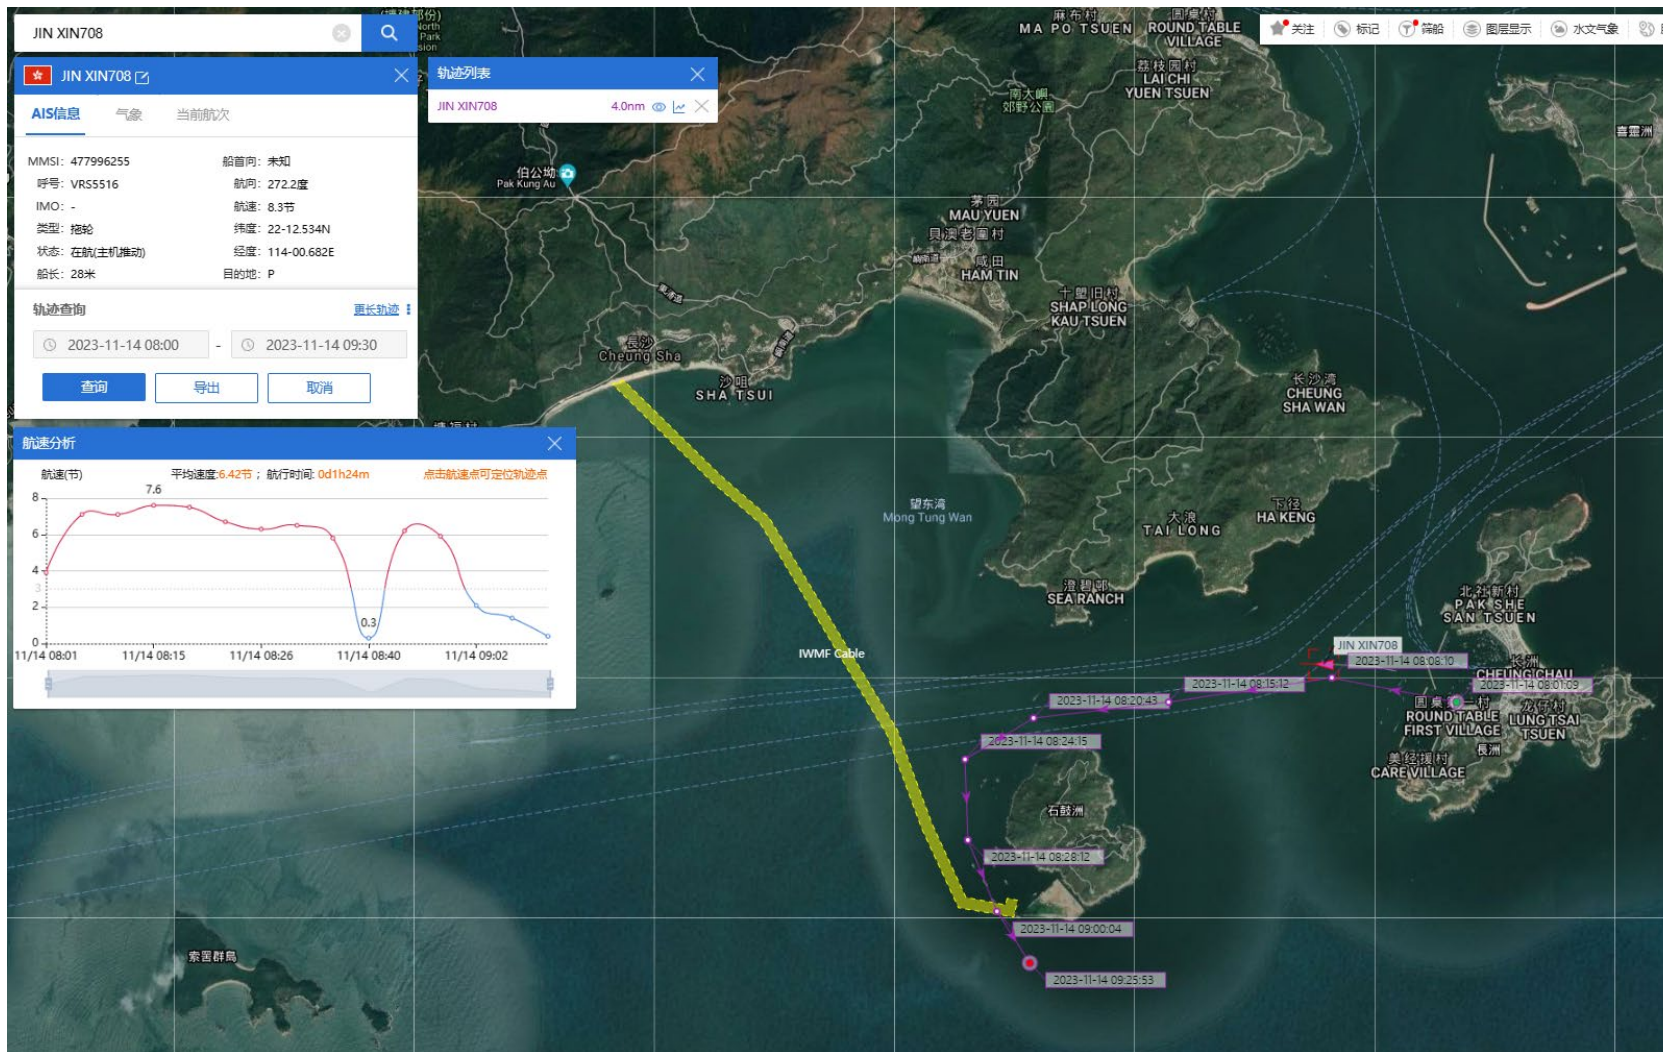

9 Nov 2023 (Working Hours: 0700-1430, Data Source: ShipXY)

Not Within Site Area

Hai An (Tug Boat)

Historical Data Records (20 Nov 2023)

20 Nov 2023 (Working Hours: 1410-1800, Data Source: ShipXY)

JINXIN 708(Tug Boat)

Historical Data Records (14 – 30 Nov 2023)

14 Nov 2023 (Working Hours: 0800-0930, Data Source: ShipXY)

JINXIN 708(Tug Boat)

Historical Data Records (14 – 30 Nov 2023)

15 Nov 2023 (Working Hours: 1000-1130, Data Source: ShipXY)