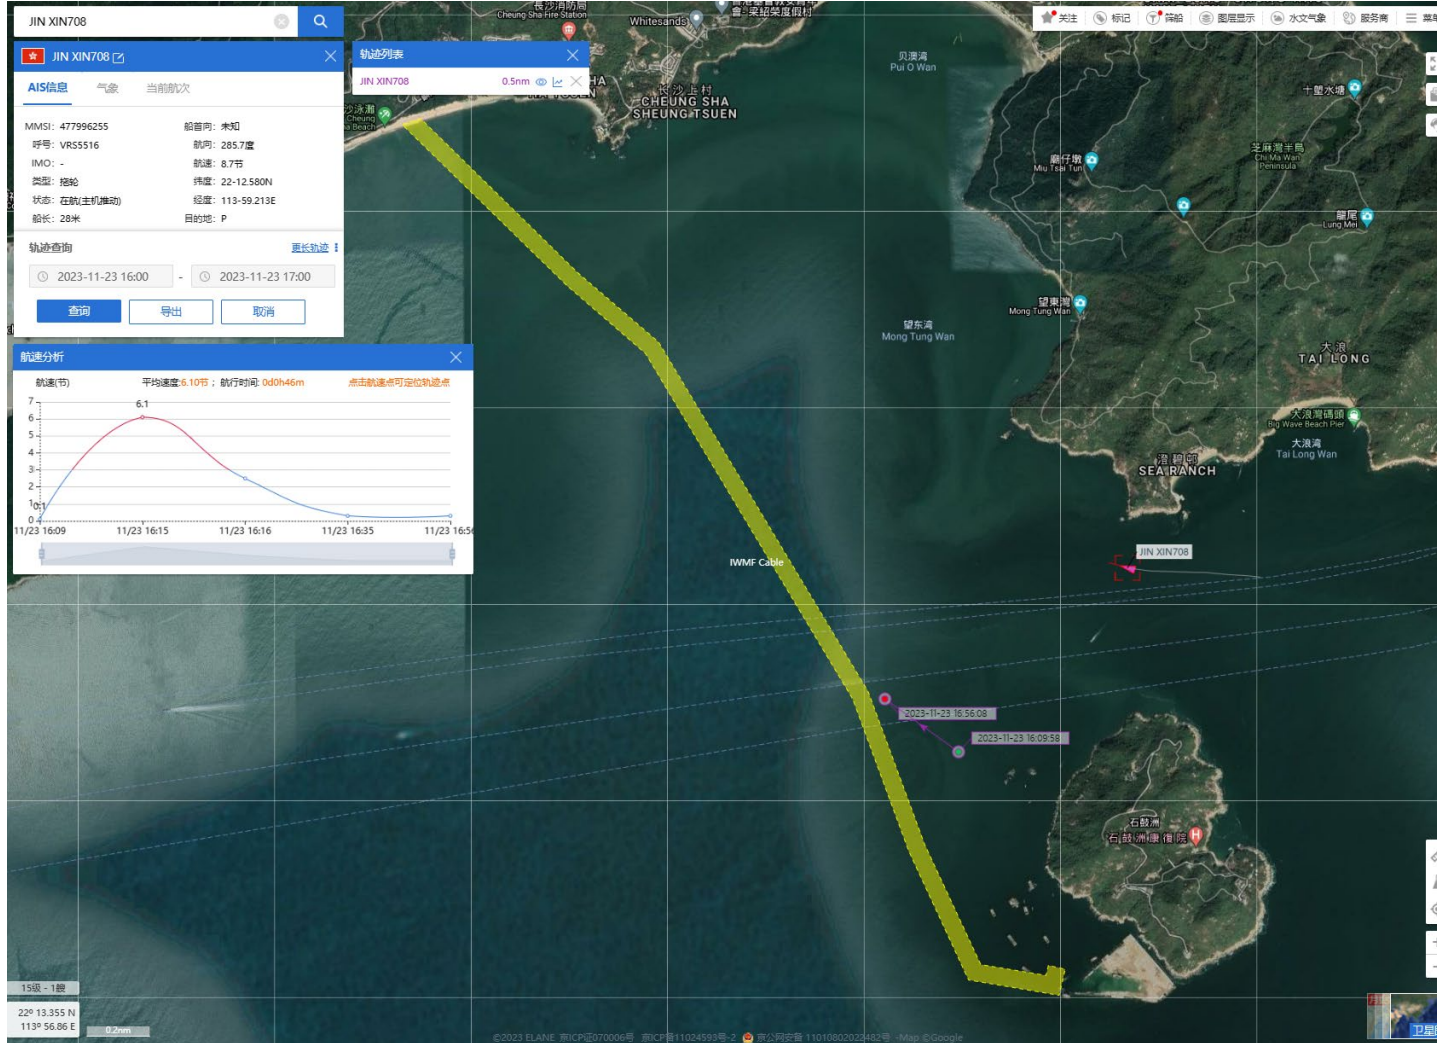

JINXIN 708(Tug Boat)

Historical Data Records (14 – 30 Nov 2023)

22 Nov 2023 (Working Hours: 0800-1500, Data Source: ShipXY)

JINXIN 708(Tug Boat) Historical Data Records (14 – 30 Nov 2023)

23 Nov 2023 (Working Hours: 1600-1700, Data Source: ShipXY)

JINXIN 708(Tug Boat) Historical Data Records (14 – 30 Nov 2023)

24 Nov 2023 (Working Hours: 0800-1200, Data Source: ShipXY)

JINXIN 708(Tug Boat)

Historical Data Records (14 – 30 Nov 2023)

28 Nov 2023 (Working Hours: 0730-1000, Data Source: ShipXY)