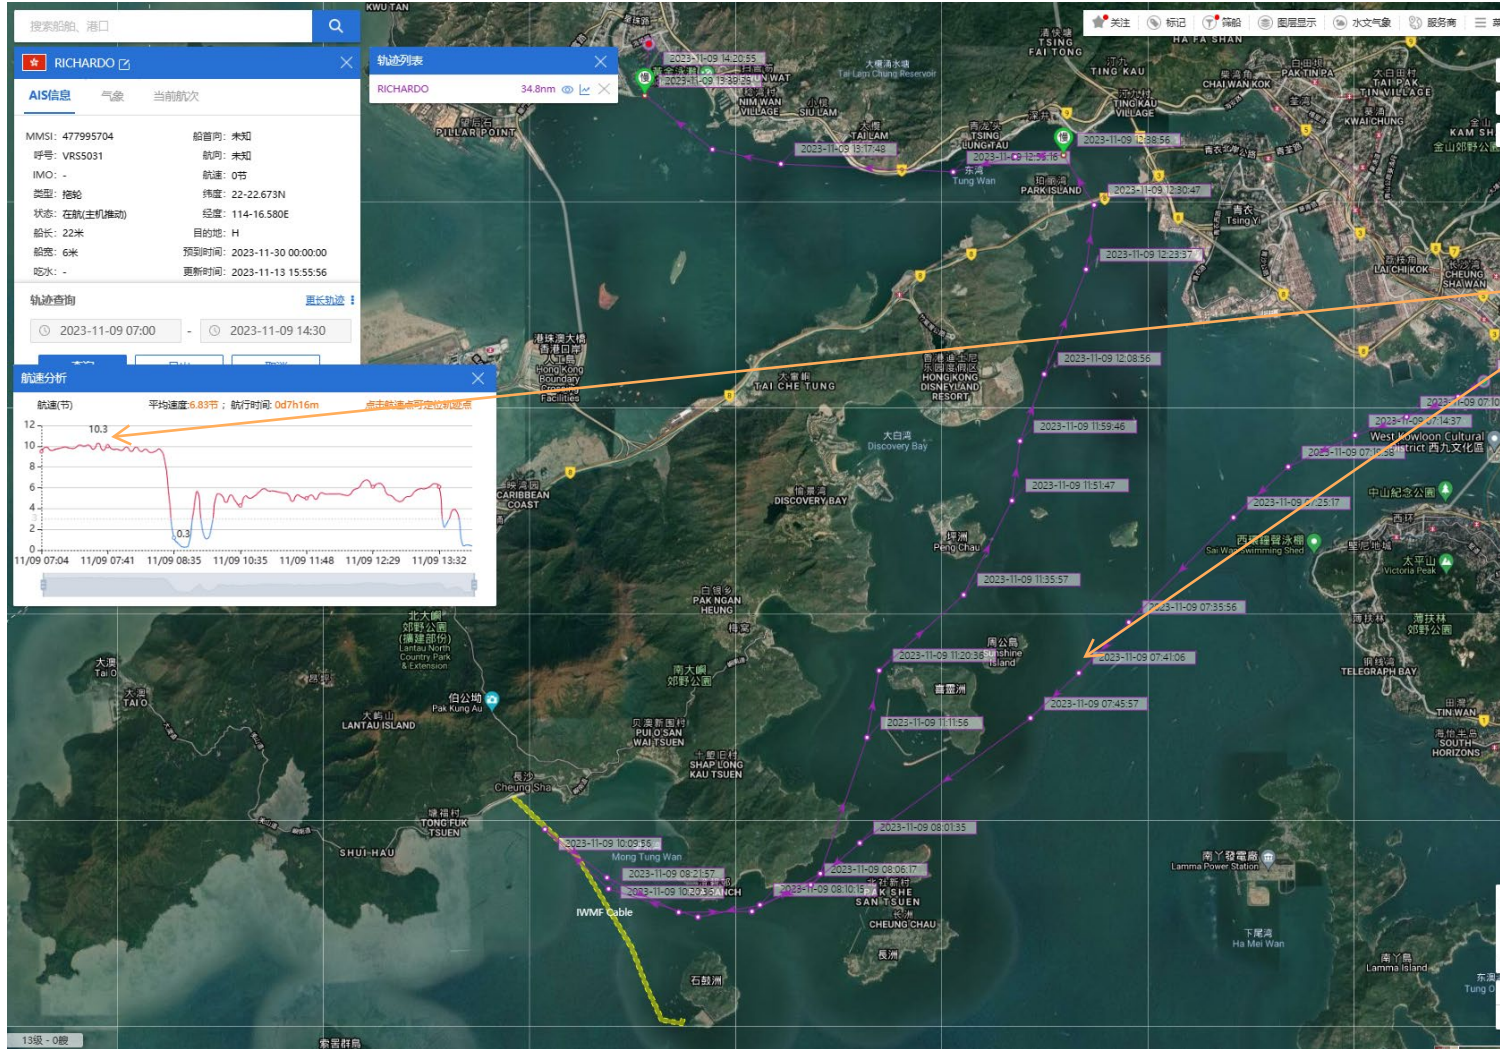

Not Within Site Area

Richardo (Tug Boat) Historical Data Records (1 Nov – 9 Nov 2023)

2 Nov 2023 (Working Hours: 0750-0850, Data Source: ShipXY)

Richardo (Tug Boat) Historical Data Records (1 Nov – 9 Nov 2023)

3 Nov 2023 (Working Hours: 0750-1830, Data Source: ShipXY)

Richardo (Tug Boat) Historical Data Records (1 Nov – 9 Nov 2023)

4 Nov 2023 (Working Hours: 0750-1640, Data Source: ShipXY)

Richardo (Tug Boat) Historical Data Records (1 Nov – 9 Nov 2023)

9 Nov 2023 (Working Hours: 0700-1430, Data Source: ShipXY)

Not Within Site Area

Hai An (Tug Boat)

Historical Data Records (20 Nov 2023)

20 Nov 2023 (Working Hours: 1410-1800, Data Source: ShipXY)

JINXIN 708(Tug Boat)

Historical Data Records (14 – 30 Nov 2023)

14 Nov 2023 (Working Hours: 0800-0930, Data Source: ShipXY)

JINXIN 708(Tug Boat)

Historical Data Records (14 – 30 Nov 2023)

15 Nov 2023 (Working Hours: 1000-1130, Data Source: ShipXY)