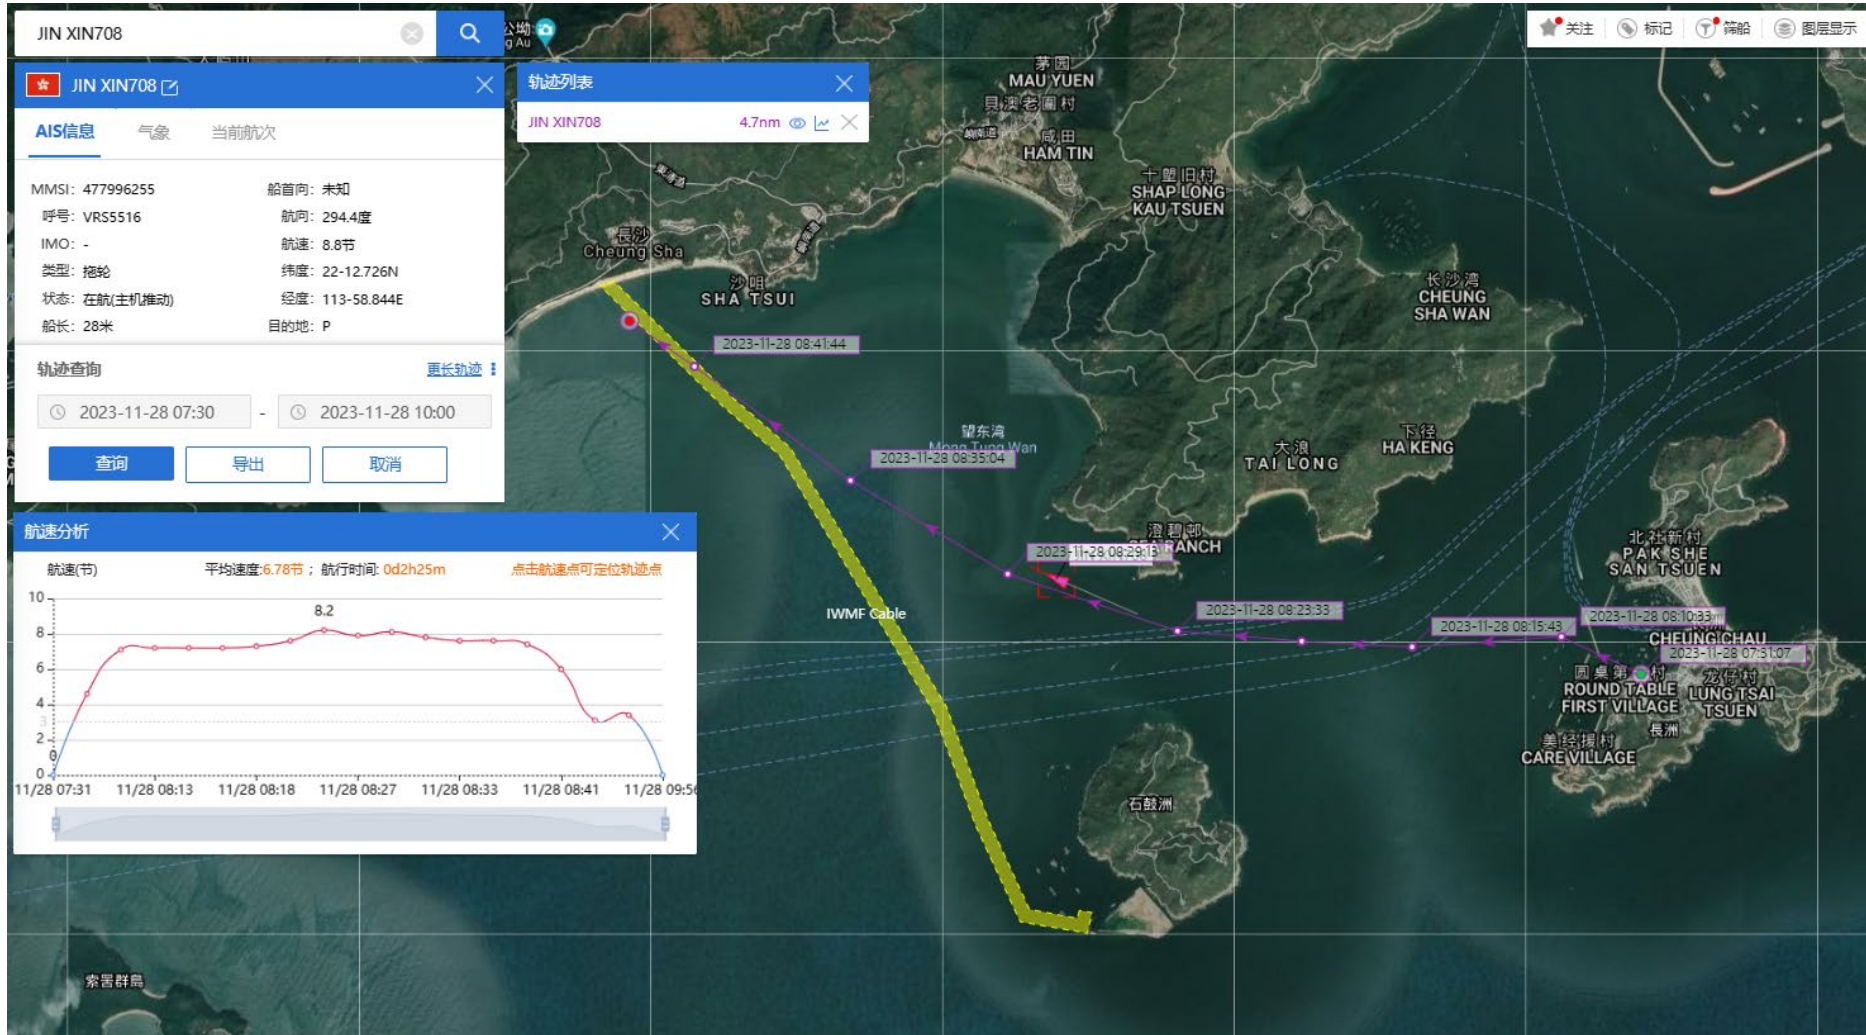

JINXIN 708(Tug Boat) Historical Data Records (14 – 30 Nov 2023)

24 Nov 2023 (Working Hours: 0800-1200, Data Source: ShipXY)

JINXIN 708(Tug Boat)

Historical Data Records (14 – 30 Nov 2023)

28 Nov 2023 (Working Hours: 0730-1000, Data Source: ShipXY)

JINXIN 708(Tug Boat)

Historical Data Records (14 – 30 Nov 2023)

29 Nov 2023 (Working Hours: 1400-1500, Data Source: ShipXY)

JINXIN 708(Tug Boat) Historical Data Records (14 – 30 Nov 2023)

30 Nov 2023 (Working Hours: 0900-1600, Data Source: ShipXY)