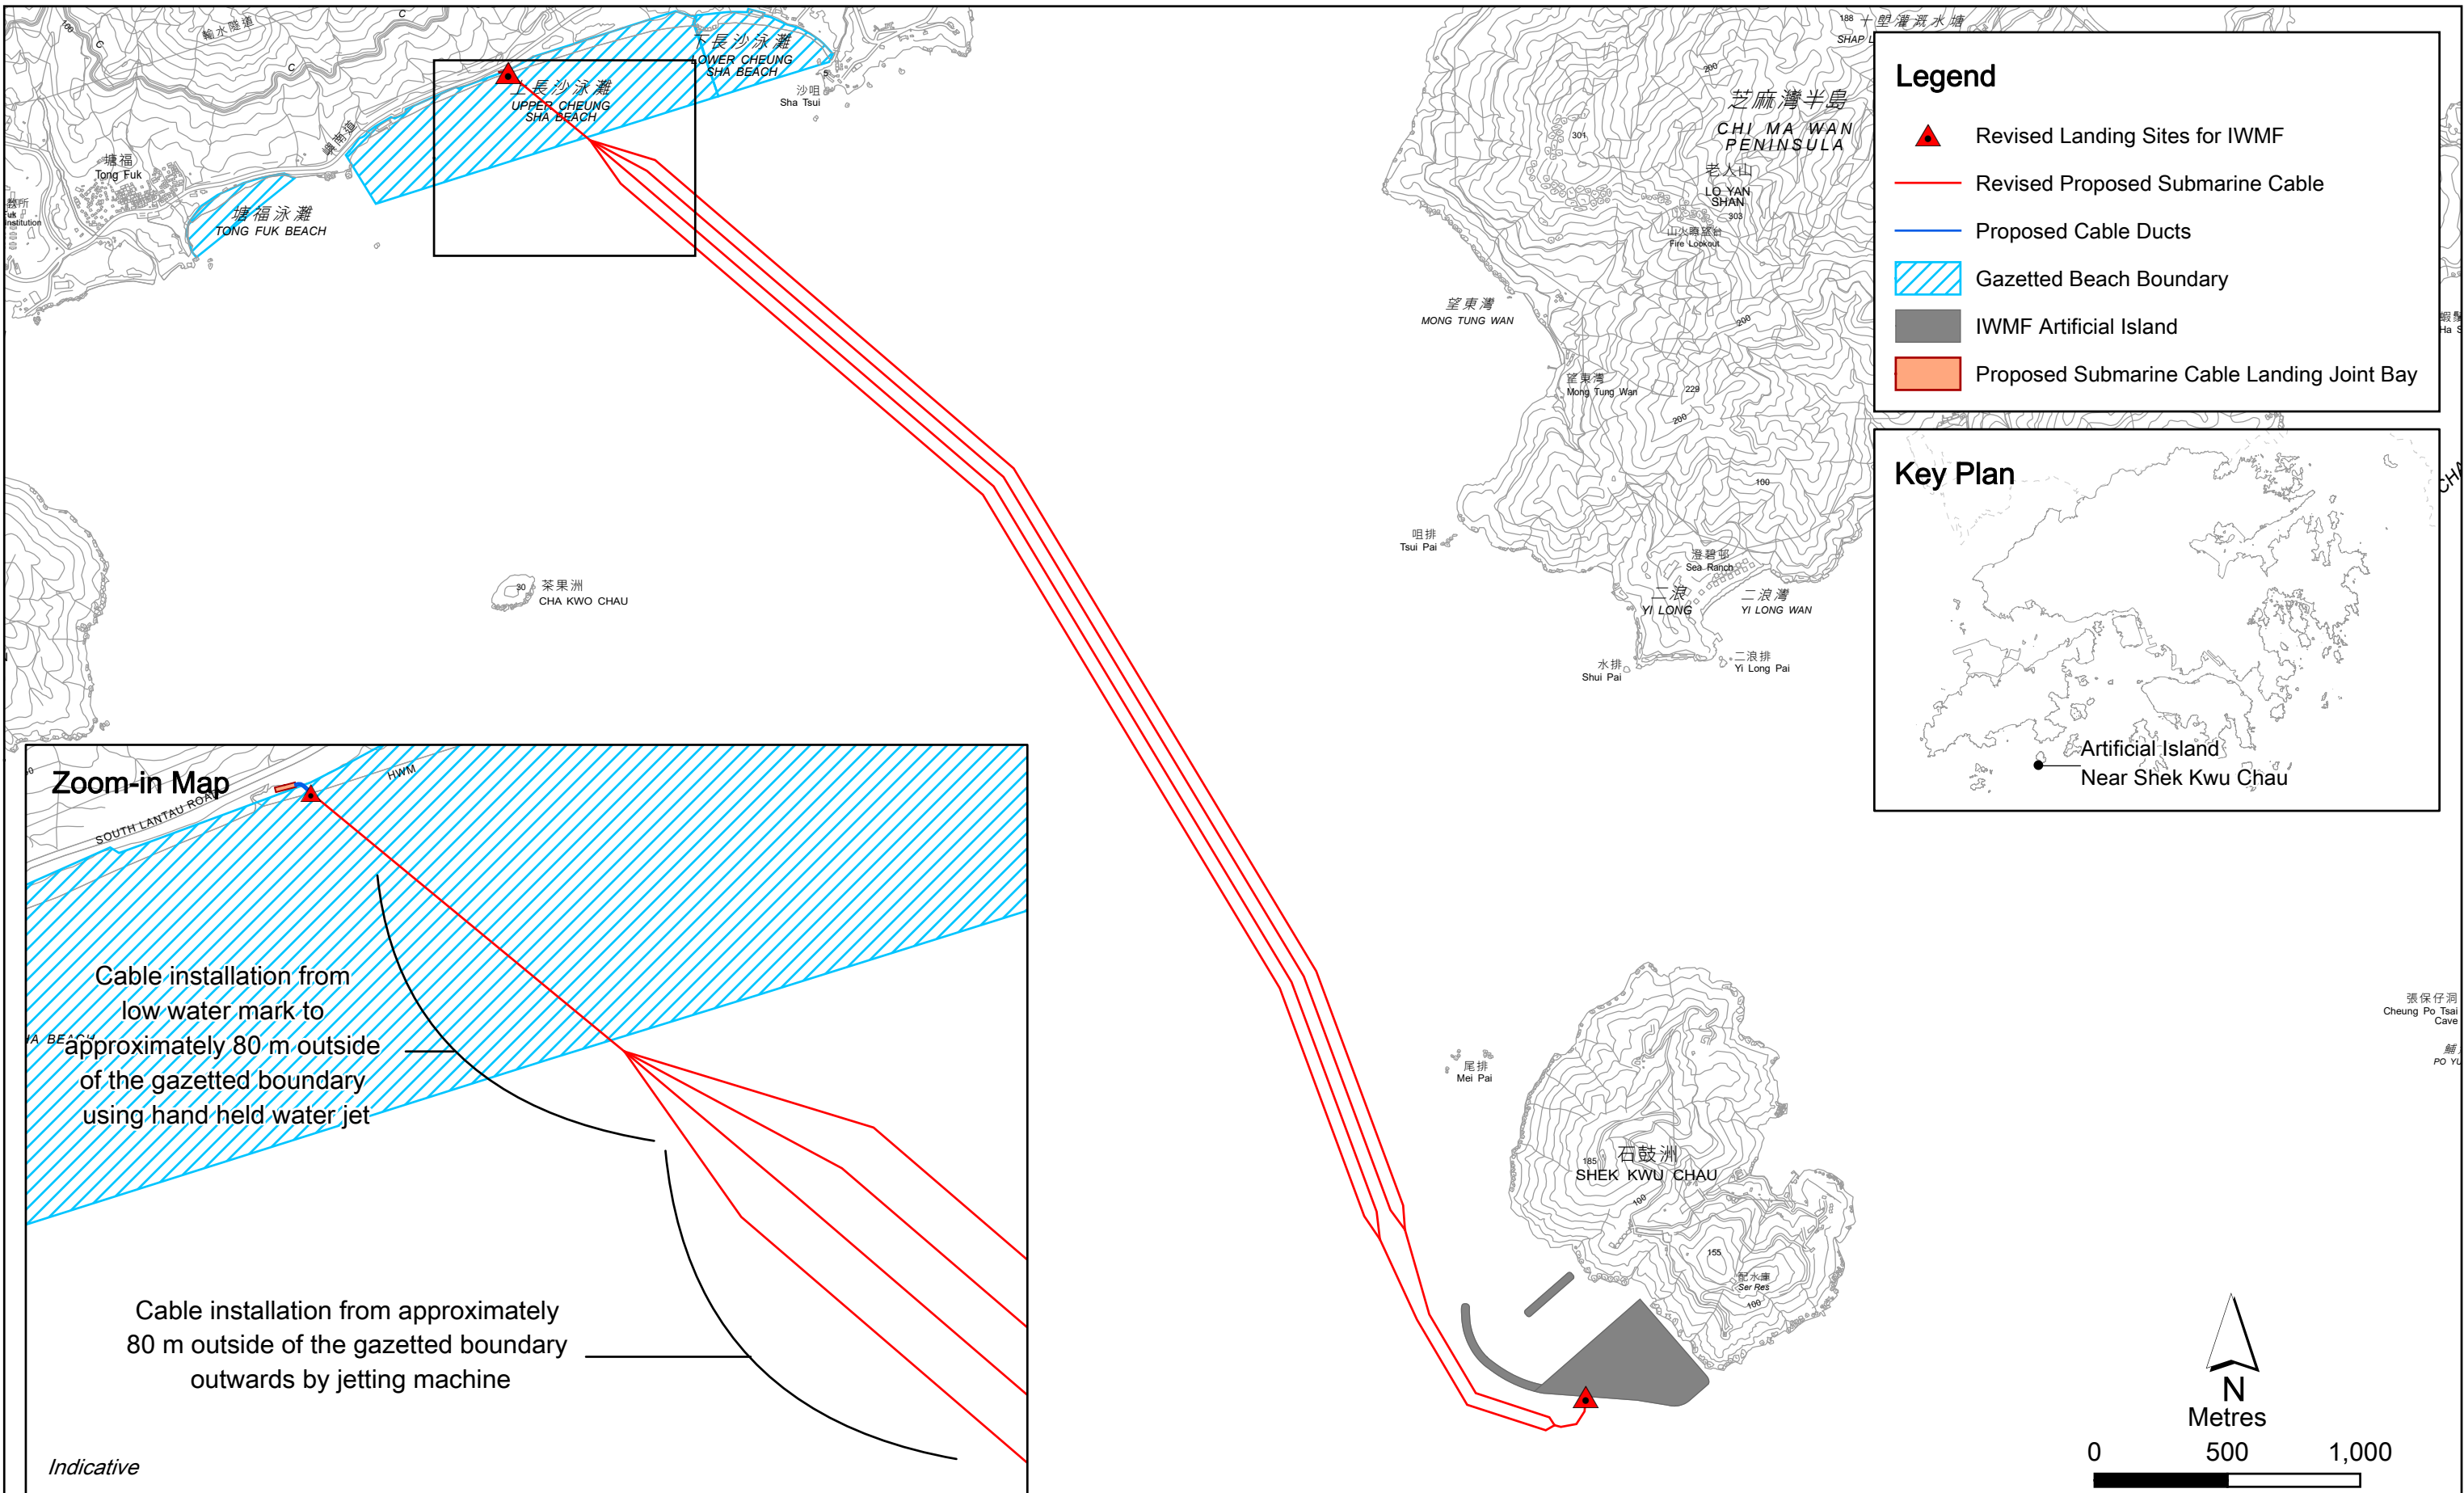

APPENDIX A      ALIGNMENT OF THE SUBMARINE CABLE  
FOR THE DEVELOPMENT OF THE  
INTERGRATED WASTE MANAGEMEMET  
FACILITIES

Appendix A

Alignment of the Submarine Cable for the Development of the Integrated Waste Management Facilities