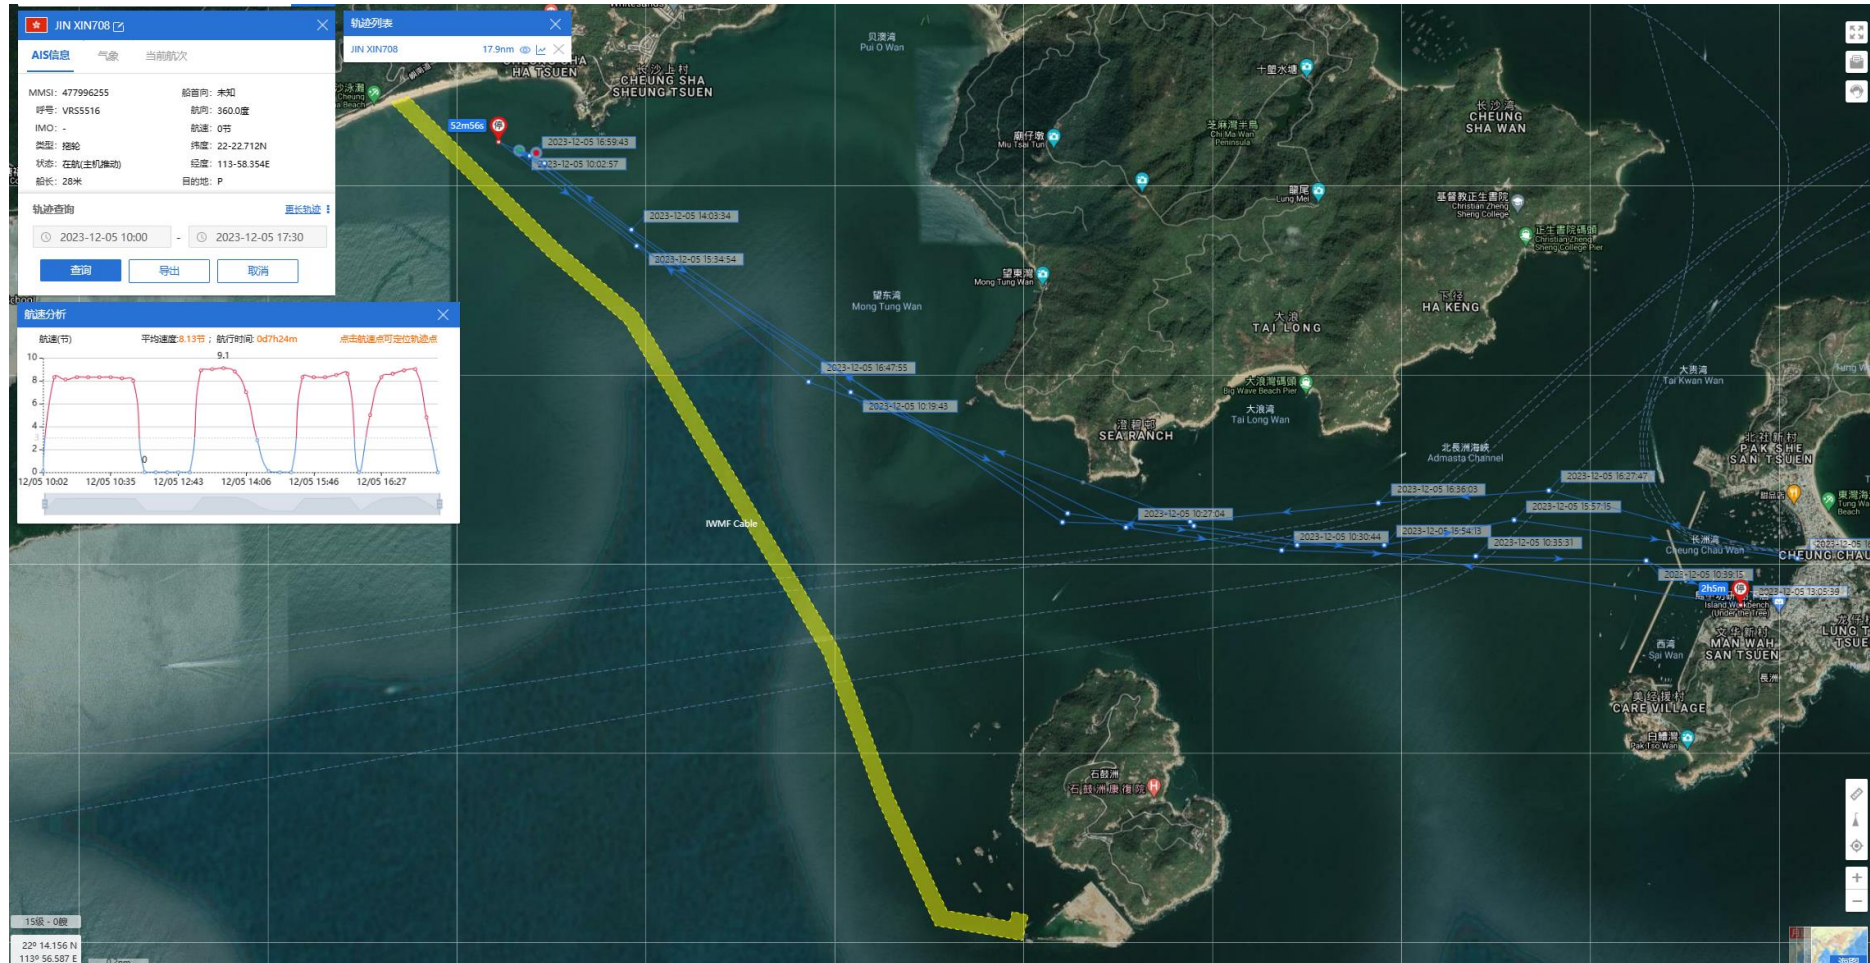

ERM

APPENDIX I

RECORD OF OPERATING SPEEDS AND
MARINE TRAVEL WORKING VESSELS

JINXIN 708(Tug Boat)

Historical Data Records (5 – 6 Dec 2023)

5 Dec 2023 (Working Hours: 1000-1730, Data Source: ShipXY)

JINXIN 708(Tug Boat)

Historical Data Records (5 – 6 Dec 2023)

6 Dec 2023 (Working Hours: 0800-1330, Data Source: ShipXY)